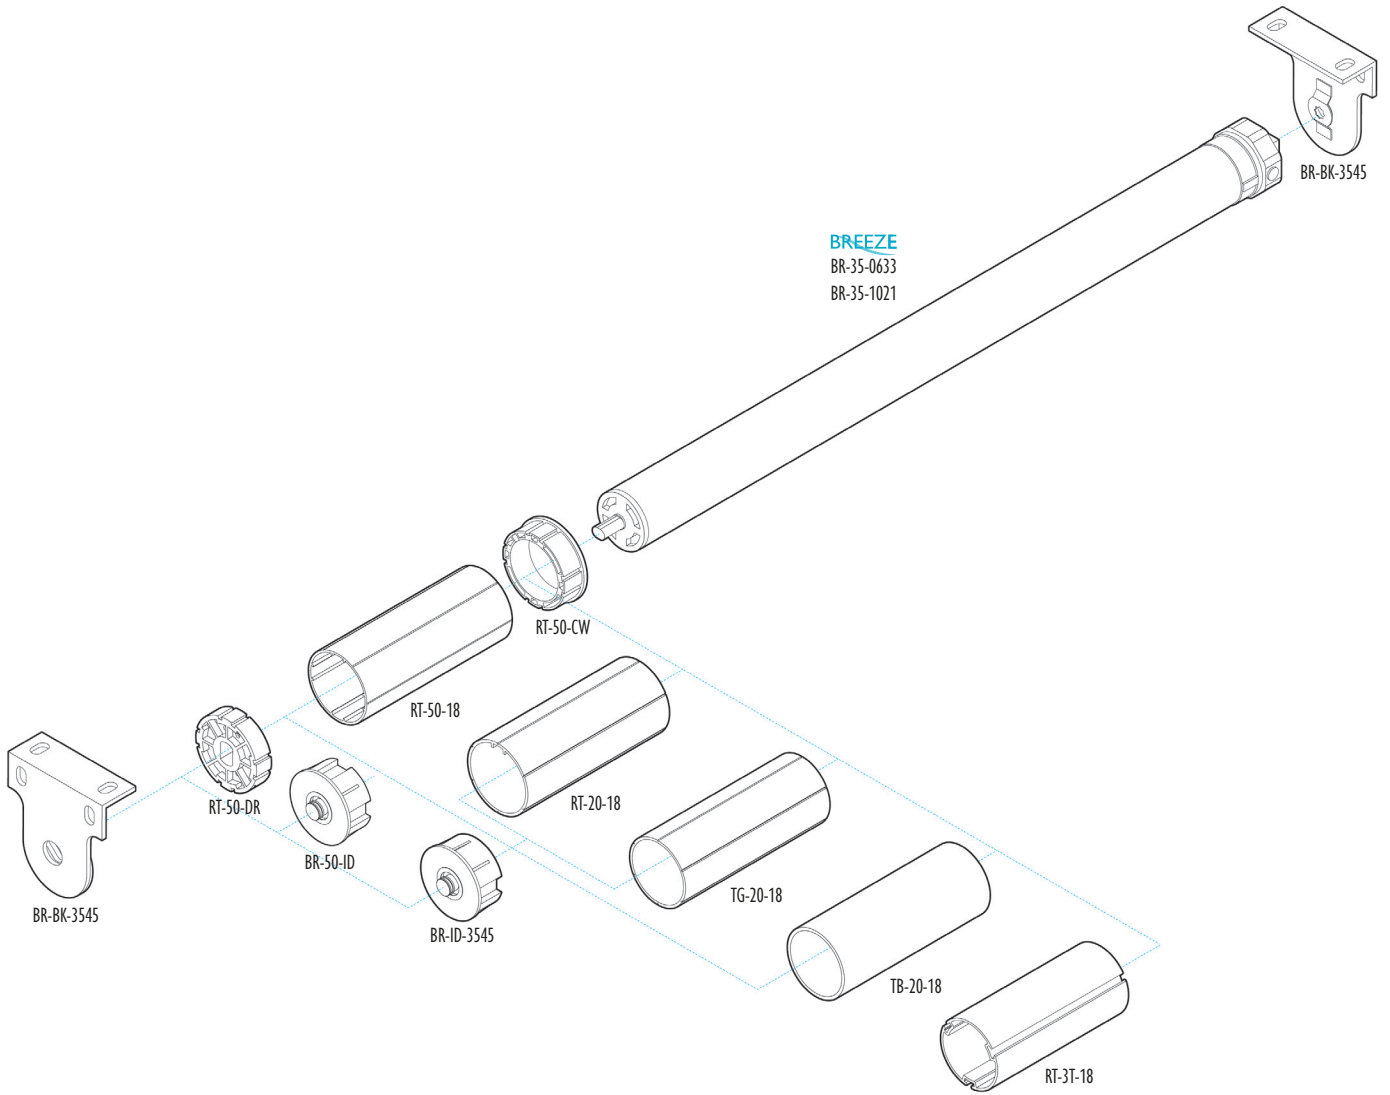

SHADE MOTORIZATION

BR-35 SHADE MOTOR