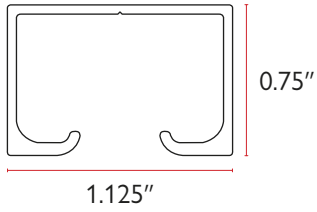

TRACK PROFILE VIEW

*Measurements will have slight deviations

40-50