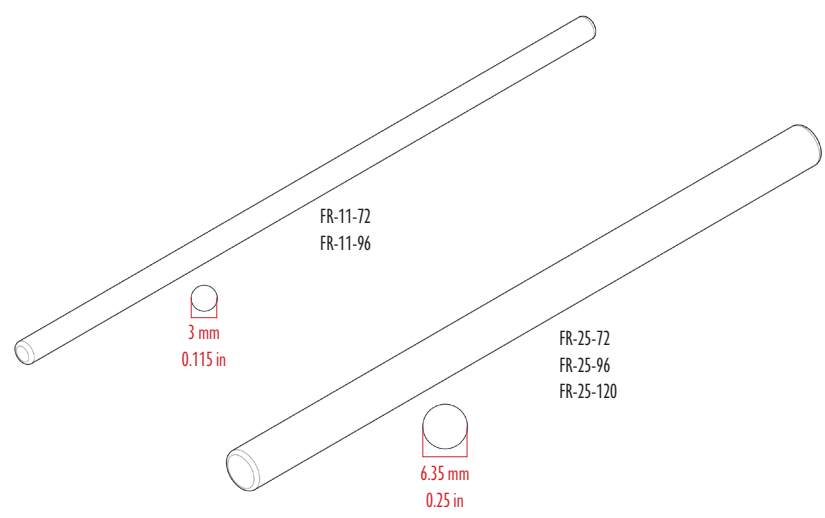

Part No.	Description	Color	Quantity	Price
FR-11-72W	3mm Fiberglass Rib 0.115" diameter	White	250/ctn 1,000/bx	0.78 ea
FR-11-96W	3mm Fiberglass Rib 0.115" diameter	White	250/ctn 1,000/bx	1.02 ea
FR-25-72W	6.35mm Fiberglass Rib 0.25" diameter	White	50/ctn 200/bx	1.00 ea
FR-25-96W	6.35mm Fiberglass Rib 0.25" diameter	White	50/ctn 200/bx	1.32 ea
FR-25-120W	6.35mm Fiberglass Rib 0.25" diameter	White	50/ctn 200/bx	1.66 ea