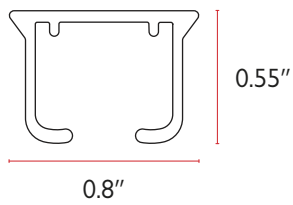

DC

DS

DU

FC-98

FC-98-05

NW

HR-28

SC-16

SD-50

PROFILE