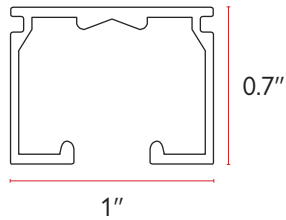

TRACK PROFILE VIEW

*Measurements will have slight deviations

40-50

50-90

80-20

90-46

90-60

AC

AE

AS

AW

PROFILE