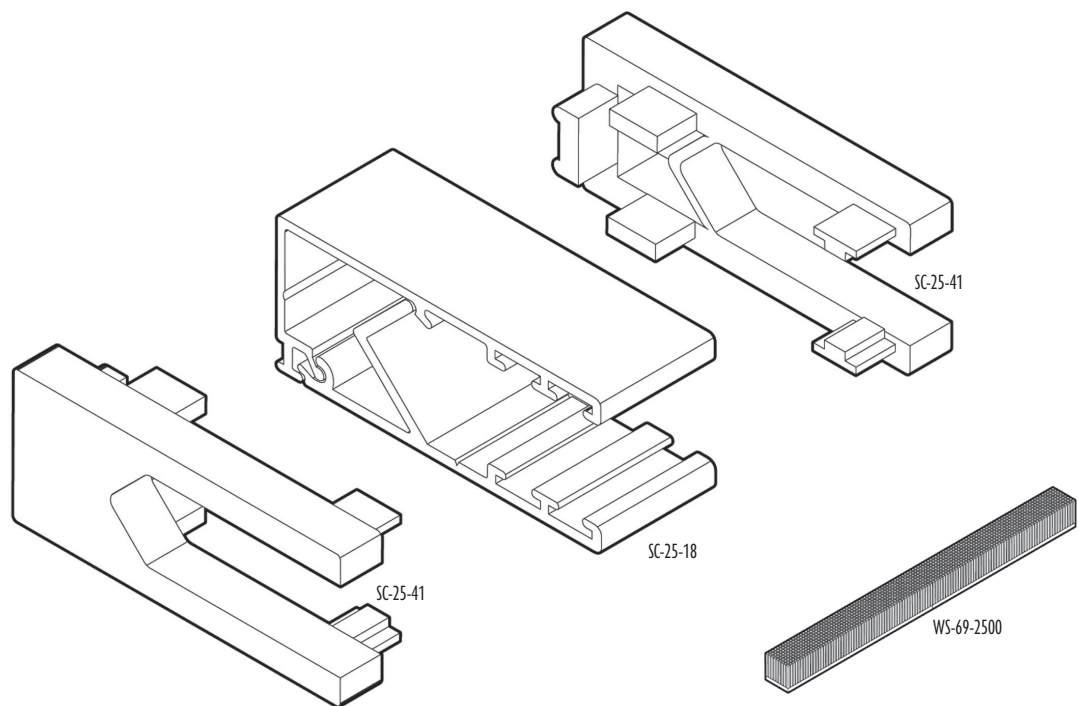

Part No.	Description		Color	Quantity	Price
SC-25-18W	Two Piece Side Channel	Length: 18 ft	White	8/bx	5.68 ft
SC-25-41W	SC-25 End Cap		White	20/bg 400/ctn	1.20 ea
WS-69-2500LG	Weather-Proof Stripping (6.9mm) for SB-12, SC-24, SC-25, SC-45	Length: 250 yd/rl	Light Grey	4 rl/ctn	76.82 rl
SC-25-18A	Two Piece Side Channel	Length: 18 ft	Anodized	8/bx	6.68 ft
SC-25-41GY	End Cap		Grey	20/bg 400/ctn	1.30 ea
WS-69-2500LG	Weather-Proof Stripping (6.9mm) for SB-12, SC-24, SC-25, SC-45	Length: 250 yd/rl	Light Grey	4 rl/ctn	76.82 rl
SC-25-18BG	Two Piece Side Channel	Length: 18 ft	Beige	8/bx	6.68 ft
SC-25-41BG	End Capw		Beige	20/bg 400/ctn	1.30 ea
WS-69-2500LG	Weather-Proof Stripping (6.9mm) for SB-12, SC-24, SC-25, SC-45	Length: 250 yd/rl	Light Grey	4 rl/ctn	76.82 rl
SC-25-18BK	Two Piece Side Channel	Length: 18 ft	Black	8/bx	6.68 ft
SC-25-41BK	End Cap		Black	20/bg 400/ctn	1.30 ea
WS-69-2500BK	Weather-Proof Stripping (6.9mm) for SB-12, SC-24, SC-25, SC-45	Length: 250 yd/rl	Black	4 rl/ctn	76.82 rl
SC-25-18BZ	Two Piece Side Channel	Length: 18 ft	Bronze	8/bx	6.68 ft
SC-25-41BZ	End Cap		Bronze	20/bg 400/ctn	1.30 ea
WS-69-2500LG	Weather-Proof Stripping (6.9mm) for SB-12, SC-24, SC-25, SC-45	Length: 250 yd/rl	Light Grey	4 rl/ctn	76.82 rl