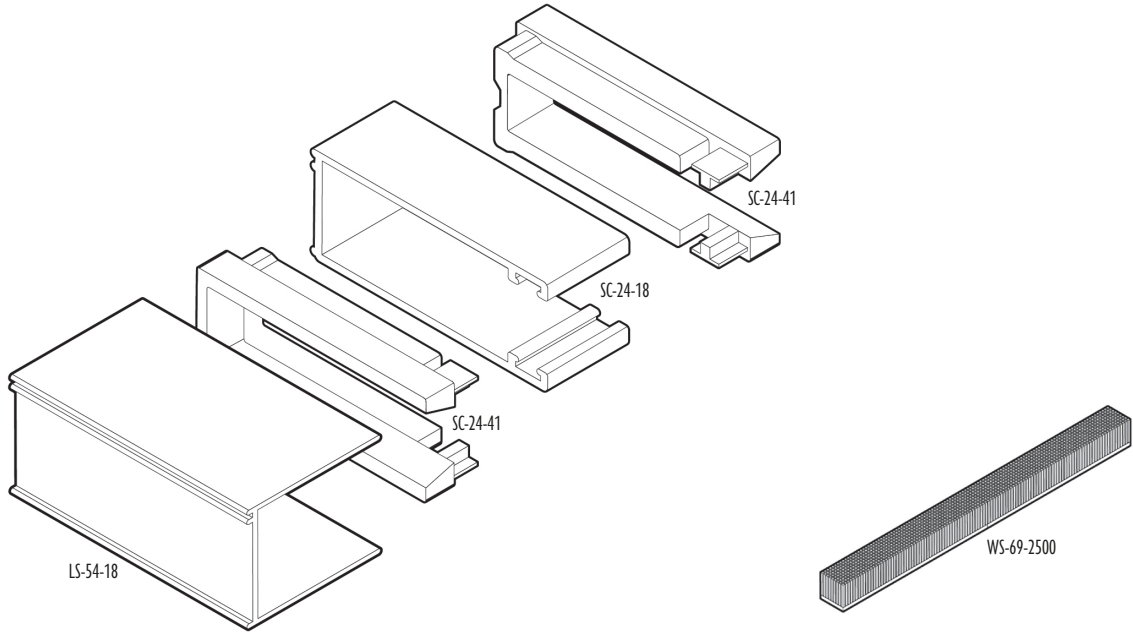

SIDE CHANNELS

SHADE SUPPLIES

Part No.	Description	Length	Color	Quantity	Price
SC-24-18W	One Piece Side Channel	Length: 18 ft	White	8/bx	5.04 ft
SC-24-41W	SC-24 End Cap		White	20/bg 400/ctn	0.88 ea
LS-54-18W	Extruded Aluminum U Channel for SC-24 & SC-45 side channel bottom light blocking	Length: 18 ft	White	8/bx	4.50 ft
WS-69-2500LG	Weather-Proof Stripping (6.9mm) for SB-12, SC-24, SC-25, SC-45	Length: 250 yd/rl	Light Grey	4 rl/ctn	76.82 rl
SC-24-18A	One Piece Side Channel	Length: 18 ft	Anodized	8/bx	5.76 ft
SC-24-41GY	SC-24 End Cap		Grey	20/bg 400/ctn	1.00 ea
LS-54-18A	Extruded Aluminum U Channel for SC-24 & SC-45 side channel bottom light blocking	Length: 18 ft	Anodized	8/bx	4.50 ft
WS-69-2500LG	Weather-Proof Stripping (6.9mm) for SB-12, SC-24, SC-25, SC-45	Length: 250 yd/rl	Light Grey	4 rl/ctn	76.82 rl
SC-24-18BG	One Piece Side Channel	Length: 18 ft	Beige	8/bx	5.76 ft
SC-24-41BG	SC-24 End Cap		Beige	20/bg 400/ctn	1.00 ea
WS-69-2500LG	Weather-Proof Stripping (6.9mm) for SB-12, SC-24, SC-25, SC-45	Length: 250 yd/rl	Light Grey	4 rl/ctn	76.82 rl
SC-24-18BK	One Piece Side Channel	Length: 18 ft	Black	8/bx	5.76 ft
SC-24-41BK	SC-24 End Cap		Black	20/bg 400/ctn	1.00 ea
LS-54-18BK	Extruded Aluminum U Channel for SC-24 & SC-45 side channel bottom light blocking	Length: 18 ft	Black	8/bx	4.50 ft
WS-69-2500BK	Weather-Proof Stripping (6.9mm) for SB-12, SC-24, SC-25, SC-45	Length: 250 yd/rl	Black	4 rl/ctn	76.82 rl
SC-24-18BZ	One Piece Side Channel	Length: 18 ft	Bronze	8/bx	5.76 ft
SC-24-41BZ	SC-24 End Cap		Bronze	20/bg 400/ctn	1.00 ea
LS-54-18BZ	Extruded Aluminum U Channel for SC-24 & SC-45 side channel bottom light blocking	Length: 18 ft	Bronze	8/bx	4.50 ft
WS-69-2500LG	Weather-Proof Stripping (6.9mm) for SB-12, SC-24, SC-25, SC-45	Length: 250 yd/rl	Light Grey	4 rl/ctn	76.82 rl