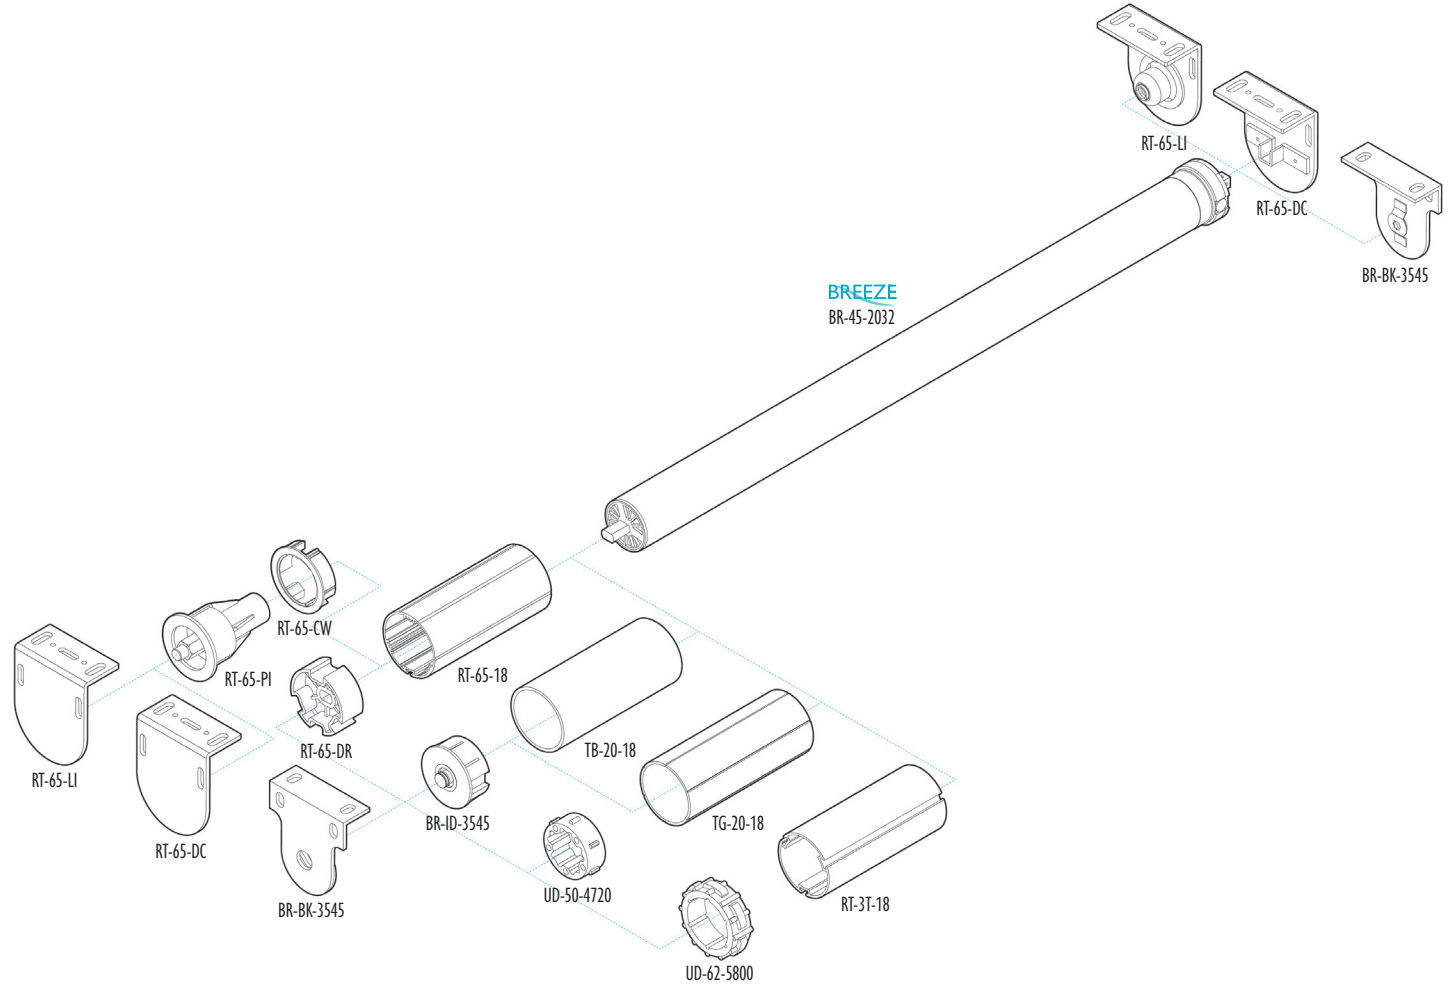

SHADE MOTORIZATION

BR-45 SHADE MOTOR