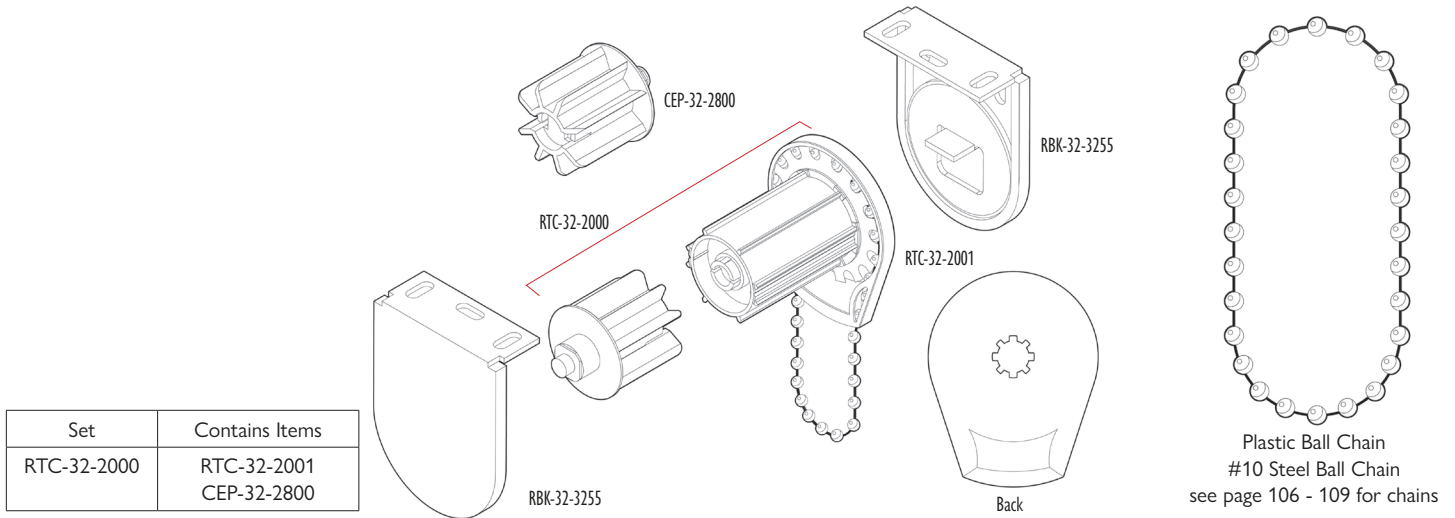

CLUTCHES

Set	Contains Items
RTC-32-2000	RTC-32-2001 CEP-32-2800

Part No.	Description	Color	Quantity	Price
RTC-32-2000W	32mm Tab Clutch Set includes end plug	White	1 set/bg 100 set/ctn	4.74 set
RTC-32-2001W	32mm Tab Clutch clutch only	White	20/bg 400/ctn	4.50 ea
CEP-32-2800W	32mm Finned End Plug 1 1/4"	White	100/bg 1,000/ctn	0.76 ea
RBK-32-3255W	32mm Decorative Tab Bracket	White	1 pr/bg 100 pr/ctn	2.34 pr
RTC-32-2000BG	32mm Tab Clutch Set includes end plug	Beige	1 set/bg 100 set/ctn	4.74 set
RTC-32-2001BG	32mm Tab Clutch clutch only	Beige	20/bg 400/ctn	4.50 ea
CEP-32-2800BG	32mm Finned End Plug 1 1/4"	Beige	100/bg 1,000/ctn	0.76 ea
RBK-32-3255BG	32mm Decorative Tab Bracket	Beige	1 pr/bg 100 pr/ctn	2.34 pr
RTC-32-2000BK	32mm Tab Clutch Set includes end plug	Black	1 set/bg 100 set/ctn	4.74 set
RTC-32-2001BK	32mm Tab Clutch clutch only	Black	20/bg 400/ctn	4.50 ea
CEP-32-2800BK	32mm Finned End Plug 1 1/4"	Black	100/bg 1,000/ctn	0.76 ea
RBK-32-3255BK	32mm Decorative Tab Bracket	Black	1 pr/bg 100 pr/ctn	2.34 pr
RTC-32-2000BR	32mm Tab Clutch Set includes end plug	Brown	1 set/bg 100 set/ctn	4.74 set
RTC-32-2001BR	32mm Tab Clutch clutch only	Brown	20/bg 400/ctn	4.50 ea
CEP-32-2800BR	32mm Finned End Plug 1 1/4"	Brown	100/bg 1,000/ctn	0.76 ea
RBK-32-3255BR	32mm Decorative Tab Bracket	Brown	1 pr/bg 100 pr/ctn	2.34 pr
RTC-32-2000GY	32mm Tab Clutch Set includes end plug	Grey	1 set/bg 100 set/ctn	4.74 ea
RTC-32-2001GY	32mm Tab Clutch clutch only	Grey	20/bg 400/ctn	4.50 ea
CEP-32-2800GY	32mm Finned End Plug 1 1/4"	Grey	100/bg 1,000/ctn	0.76 ea
RBK-32-3255GY	32mm Decorative Tab Bracket	Grey	1 pr/bg 100 pr/ctn	2.34 pr