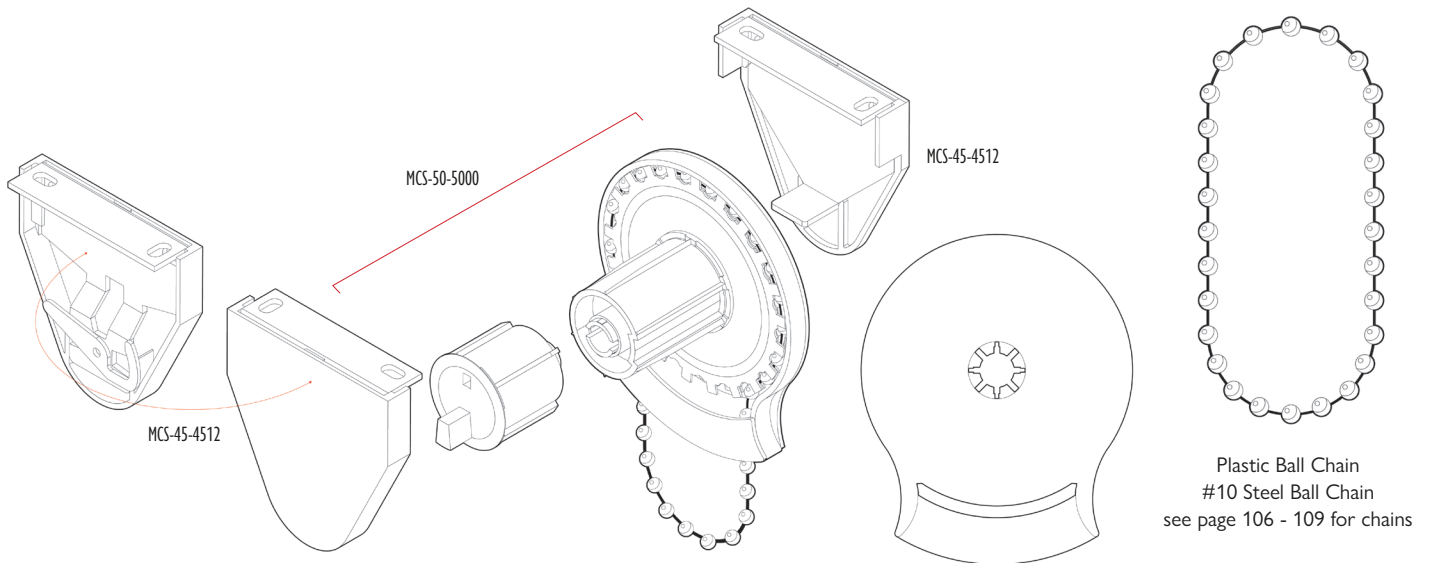

Part No.	Description	Color	Quantity	Price
MCS-50-5000	50mm Clutch Set	White	3,000/ctn	13.78 set
MCS-45-4512	50mm Clutch Install Bracket	White	3,000/ctn	3.96 pr