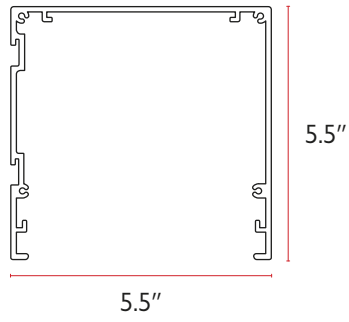

DT-3535

DT-1801

DT-6801

DT-2801

DT-3520

DT-1802

DT-1803

WB-16

RB-55

PROFILE