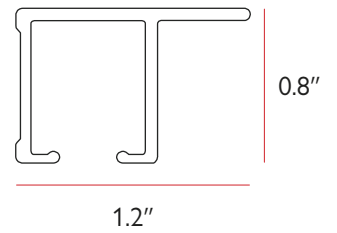

TRACK PROFILE VIEW

*Measurements will have slight deviations

40-50

50-90

80-20

90-46

90-60

AC

AE

AS

AW

PROFILE