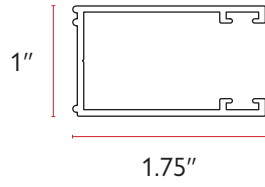

RT-65

SC-45

SC-24

SC-25

SC-22

RA-38

LC-20

LS-54

ZB-35

PROFILE