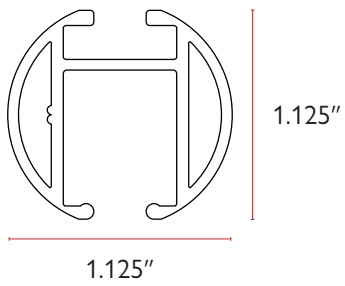

DC

DS

DU

FC-98

FC-98-05

NW

HR-28

SC-16

SD-50

PROFILE