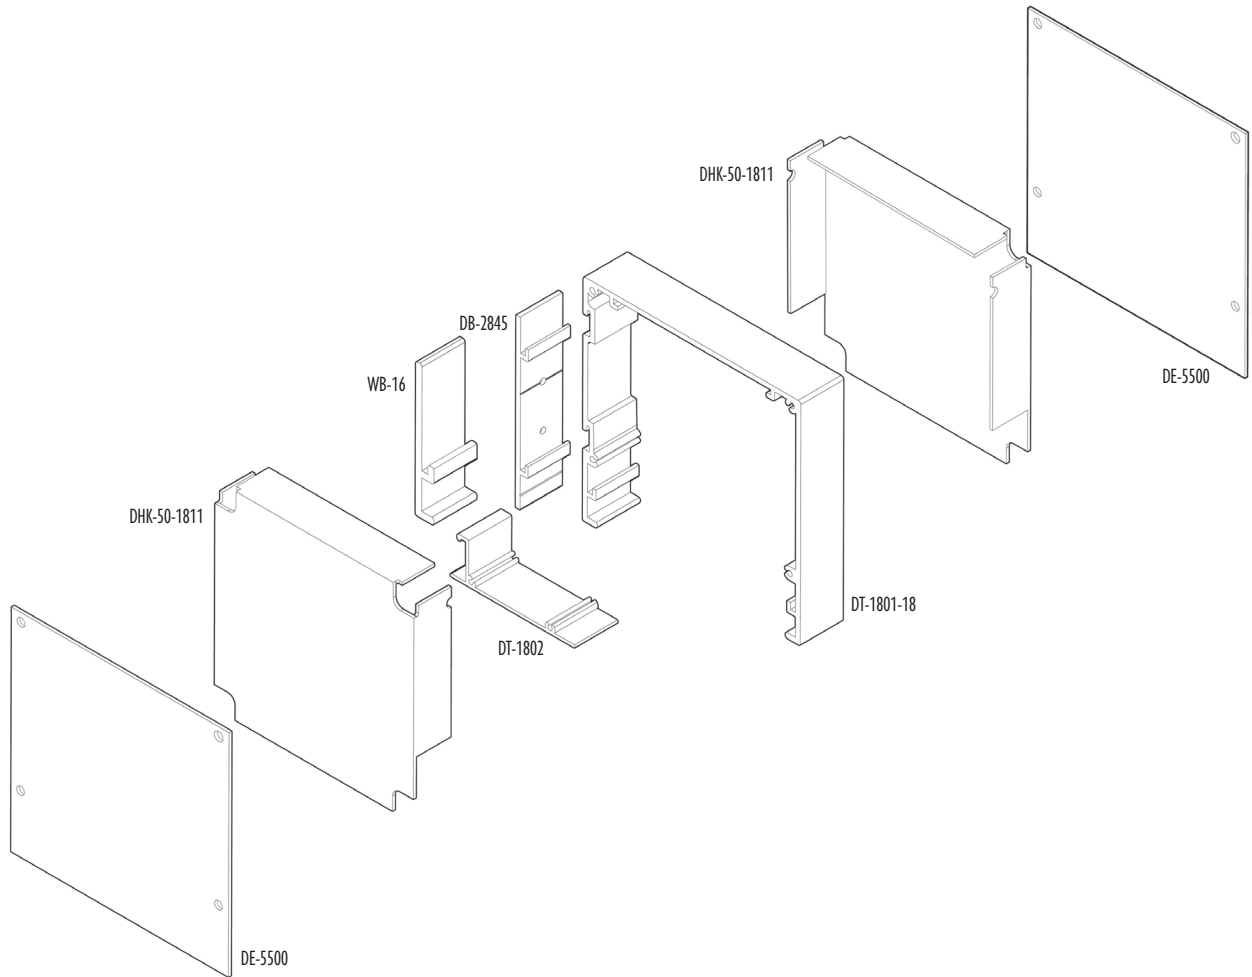

Part No.	Description	Color	Quantity	Price
DT-1801-18W + DT-1802W	5½" Head Box and Closure Plate W X H: 5½" x 5½"	White	2 set/bx	33.00 ft
DT-1802W	Closure Plate for DT-1801, DT-2801, DT-6801	White	8/bx	5.50 ft
DHK-50-1811W	5" Insert Bracket for DT-1801, DT-6801	White	15 pr/ctn	16.28 pr
DE-5500W	5½" End Cap for DT-1801, DT-6801	White	1/bg 100/ctn	9.90 ea
DB-2845	Wall Mount Bracket for DT-1801, DT-2801, DT-6801		120/ctn	12.10 ea
WB-16W	Independent Wall Hanger for Closure Plate for DT-1802	White	20/bx	5.50 ft
DT-1801-18A + DT-1802A	5½" Head Box and Closure Plate W X H: 5½" x 5½"	Anodized	2 set/bx	36.30 ft
DT-1802A	Closure Plate for DT-1801, DT-2801, DT-6801	Anodized	8/bx	6.16 ft
DHK-50-1811W	5" Insert Bracket for DT-1801, DT-6801	White	15 pr/ctn	16.28 pr
DE-5500A	5½" End Cap for DT-1801, DT-6801	Anodized	1/bg 100/ctn	11.00 ea
DB-2845	Wall Mount Bracket for DT-1801, DT-2801, DT-6801		120/ctn	12.10 ea
WB-16A	Independent Wall Hanger for Closure Plate for DT-1802	Anodized	20/bx	6.16 ft