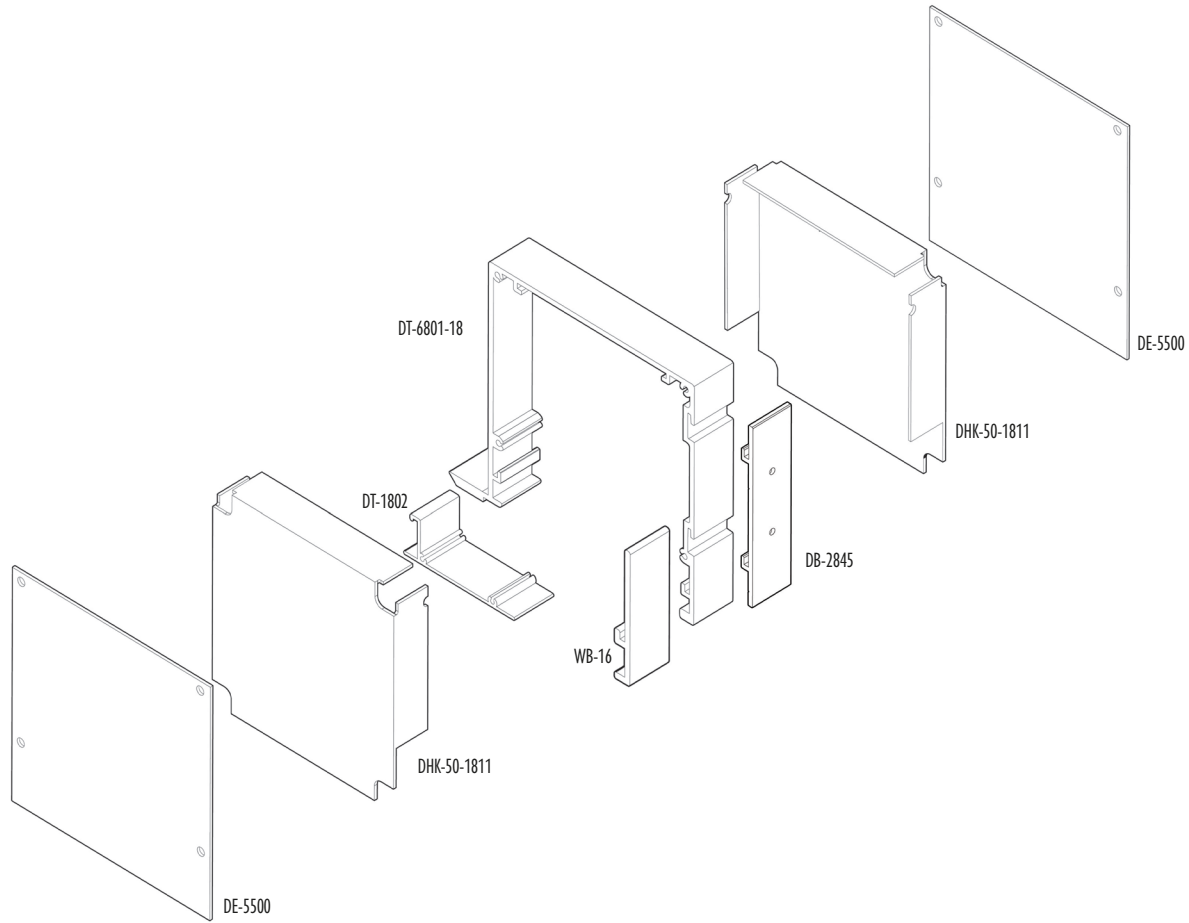

HEAD BOXES

Part No.	Description	Color	Quantity	Price
DT-3535-18W + DT-3520-18W	3½" Head Box and Closure Plate W x H: 3½" x 3½"	White	4 set/bx	22.00 ft
DT-3520-18W	Closure Plate	White	6/bx	3.30 ft
DT-3535-21W	DT-3535 End Cap (Right)	White	1/bg 100/bx	7.92 ea
DT-3535-22W	DT-3535 End Cap (Left)	White	1/bg 100/bx	7.92 ea
DT-3535-18A + DT-3520-18A	3½" Head Box and Closure Plate W x H: 3½" x 3½"	Anodized	4 set/bx	24.20 ft
DT-3520-18A	Closure Plate	Anodized	6/bx	3.74 ft
DT-3535-21A	DT-3535 End Cap (Right)	Anodized	1/bg 100/bx	8.80 ea
DT-3535-22A	DT-3535 End Cap (Left)	Anodized	1/bg 100/bx	8.80 ea
DT-3535-18BK + DT-3520-18BK	3½" Head Box and Closure Plate W x H: 3½" x 3½"	Black	4 set/bx	22.00 ft
DT-3520-18BK	Closure Plate	Black	6/bx	3.30 ft
DT-3535-21BK	DT-3535 End Cap (Right)	Black	1/bg 100/bx	7.92 ea
DT-3535-22BK	DT-3535 End Cap (Left)	Black	1/bg 100/bx	7.92 ea
DT-3535-18BZ + DT-3520-18BZ	3½" Head Box and Closure Plate W x H: 3½" x 3½"	Bronze	4 set/bx	22.00 ft
DT-3520-18BZ	Closure Plate	Bronze	6/bx	3.30 ft
DT-3535-21BZ	DT-3535 End Cap (Right)	Bronze	1/bg 100/bx	7.92 ea
DT-3535-22BZ	DT-3535 End Cap (Left)	Bronze	1/bg 100/bx	7.92 ea
DT-3535-18MBZ + DT-3520-18MBZ	3½" Head Box and Closure Plate W x H: 3½" x 3½"	Matte Bronze	4 set/bx	28.60 ft
DT-3520-18MBZ	Closure Plate	Matte Bronze	6/bx	3.96 ft
DT-3535-21MBZ	DT-3535 End Cap (Right)	Matte Bronze	1/bg 100/bx	9.58 ea
DT-3535-22MBZ	DT-3535 End Cap (Left)	Matte Bronze	1/bg 100/bx	9.58 ea