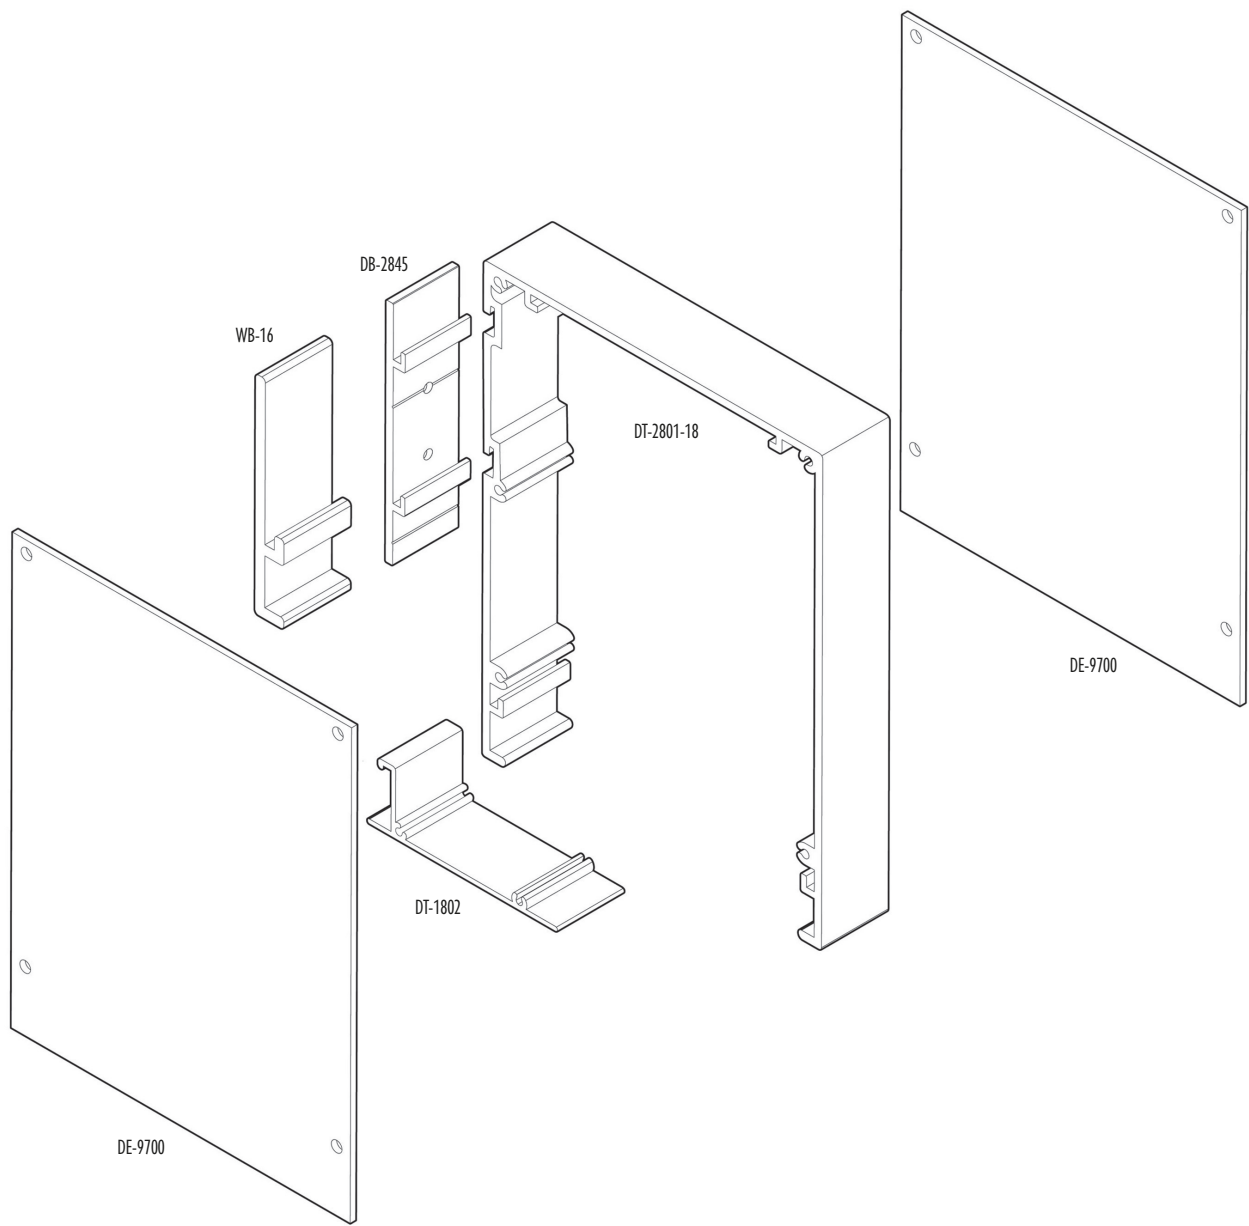

Part No.	Description		Color	Quantity	Price
DT-2801-18W + DT-1802W	7" Head Box and Closure Plate W x H: 7" x 9"	Length: 18 ft	White	2 set/bx	68.20 ft
DT-1802W	Closure Plate for DT-1801, DT-2801, DT-6801	Length: 18 ft	White	8/bx	5.50 ft
DE-9700W	7" End Cap		White	50/ctn	14.30 ea
DB-2845	Wall Mount Bracket for DT-1801, DT-2801, DT-6801			120/ctn	12.10 ea
WB-16W	Independent Wall Hanger for Closure Plate for DT-1802	Length: 16 ft	White	20/bx	5.50 ft
DT-2801-18A + DT-1802A	7" Head Box and Closure Plate W x H: 7" x 9"	Length: 18 ft	Anodized	2 set/bx	75.90 ft
DT-1802A	Closure Plate for DT-1801, DT-2801, DT-6801	Length: 18 ft	Anodized	8/bx	6.16 ft
DE-9700A	7" End Cap		Anodized	50/ctn	16.50 ea
DB-2845	Wall Mount Bracket for DT-1801, DT-2801, DT-6801			120/ctn	12.10 ea
WB-16A	Independent Wall Hanger for Closure Plate for DT-1802	Length: 16 ft	Anodized	20/bx	6.16 ft