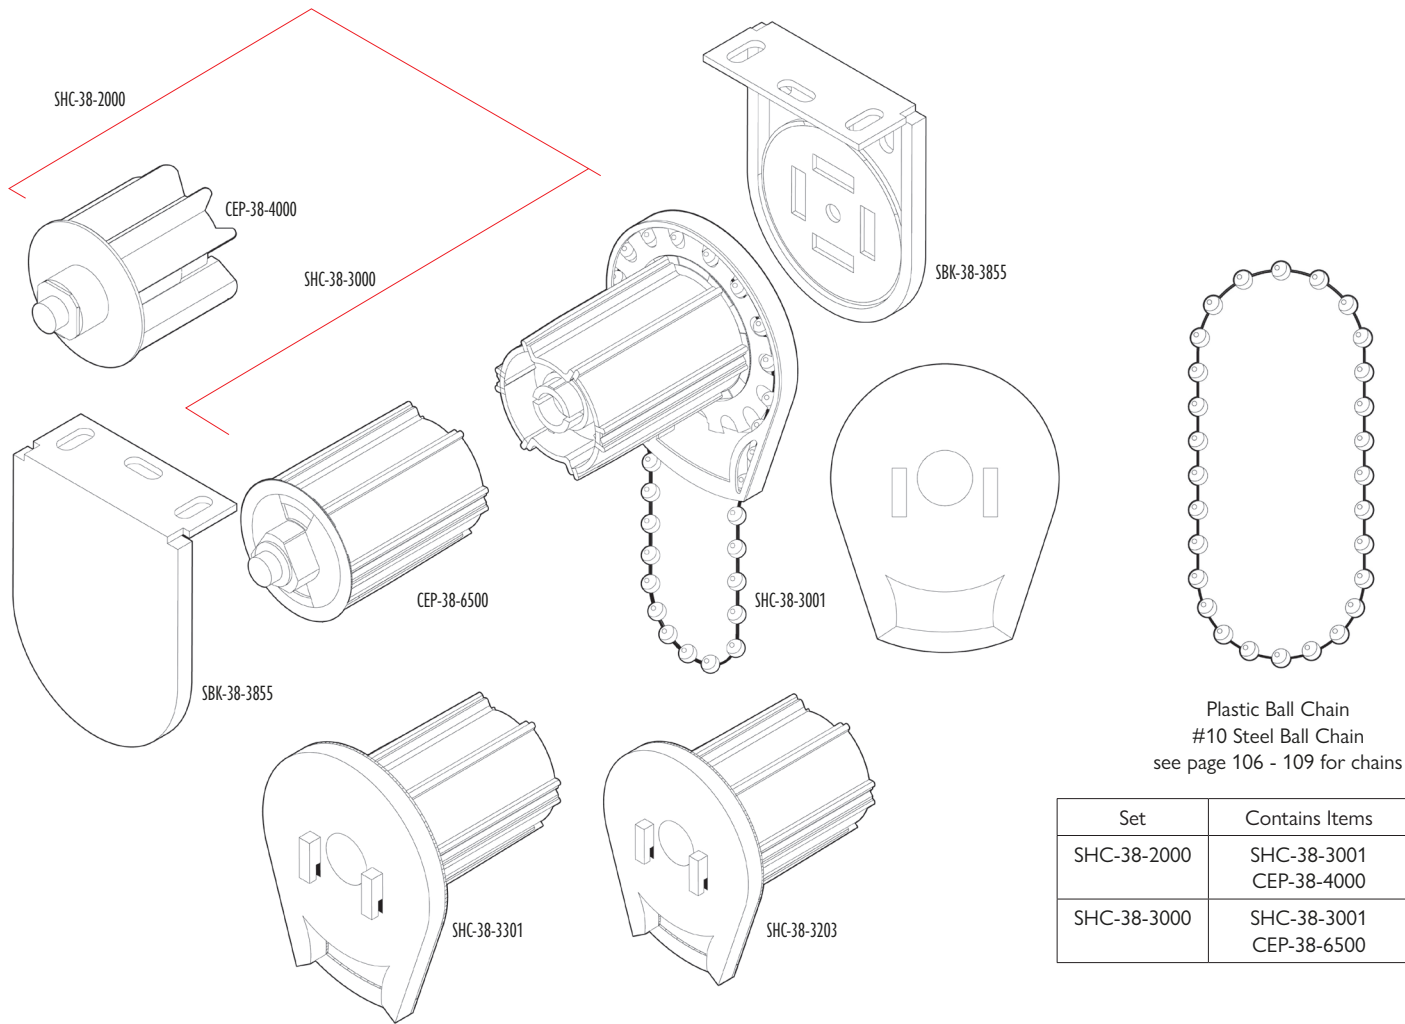

Plastic Ball Chain
#10 Steel Ball Chain
see page 106 - 109 for chains

Set	Contains Items
SHC-38-2000	SHC-38-3001 CEP-38-4000
SHC-38-3000	SHC-38-3001 CEP-38-6500

Part No.	Description		Color	Quantity	Price
SHC-38-2000W	38mm Hook Clutch Set	Small	White	1 set/bg 100 set/ctn	6.32 set
SHC-38-3000W	38mm Hook Clutch Set	Large	White	1 set/bg 100 set/ctn	6.74 set
SHC-38-3001W	38mm Hook Clutch clutch only		White	20/bg 400/ctn	6.06 ea
SHC-38-3203W	38mm Hook Clutch clutch only	Small	White	20/bg 100/ctn	4.80 ea
SHC-38-3301W	38mm HD Hook Clutch		White	20/bg 100/ctn	6.96 ea
CEP-38-4000W	38mm Finned End Plug 1 1/2"		White	20/bg 400/ctn	1.36 ea
SBK-38-3855W	38mm Decorative Hooked Bracket		White	1 pr/bg 100 pr/ctn	2.50 pr
SHC-38-2000BG	38mm Hook Clutch Set	Small	Beige	1 set/bg 100 set/ctn	6.32 set
SHC-38-3000BG	38mm Hook Clutch Set	Large	Beige	1 set/bg 100 set/ctn	6.74 set
SHC-38-3001BG	38mm Hook Clutch clutch only		Beige	20/bg 400/ctn	6.06 ea
SHC-38-3301BG	38mm HD Hook Clutch		Beige	20/bg 100/ctn	6.96 ea
CEP-38-4000BG	38mm Finned End Plug 1 1/2"		Beige	20/bg 400/ctn	1.36 ea
SBK-38-3855BG	38mm Decorative Hooked Bracket		Beige	1 pr/bg 100 pr/ctn	2.50 pr