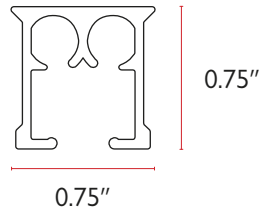

DC

DS

DU

FC-98

FC-98-05

NW

HR-28

SC-16

SD-50

PROFILE