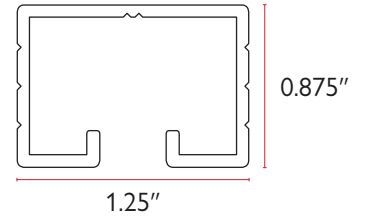

TRACK PROFILE VIEW

*Measurements will have slight deviations

40-50

50-90

80-20

90-46

90-60

AC

AE

AS

AW

PROFILE