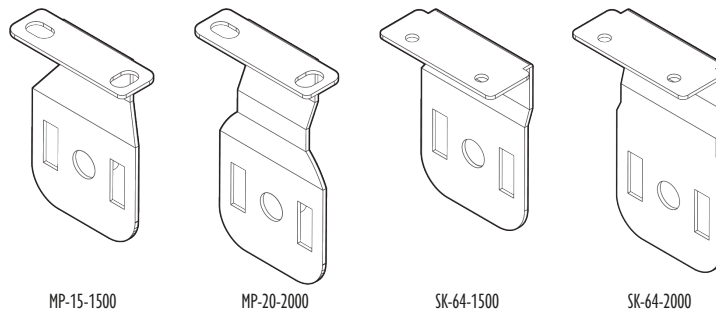

Part No.	Description	Color	Quantity	Price
MP-15-1500Z	1½" H. Intermediate Butt Bracket	Zinc	50/bg 500/ctn	1.02 ea
MP-20-2000Z	2" H. Intermediate Butt Bracket	Zinc	50/bg 500/ctn	1.16 ea
SK-64-1500Z	1½" H. End Plug Bracket	Zinc	50/bg 500/ctn	0.80 ea
SK-64-2000Z	2" H. End Plug Bracket	Zinc	50/bg 500/ctn	1.04 ea