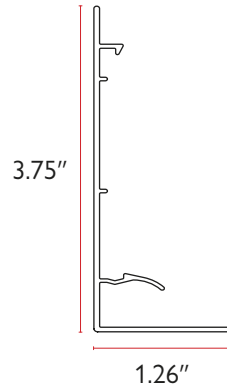

RF-35

RF-39

RF-40

RF-50

CF-30

CF-40

PROFILE