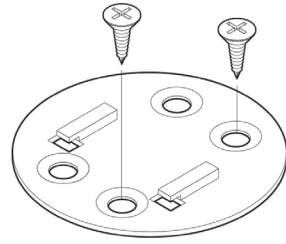

SMA-28-4400

Part No.	Description	Color	Quantity	Price
MBK-38-2000W	Wide Tab Adapter for BR-25	White	200/ctn 2,000/bx	1.50 ea
SMA-25-3800	Hook Adapter for BR-25	White	200/ctn 2,000/bx	1.14 ea
SMA-28-4400	Hook Adapter for BR-28	White	200/ctn 2,000/bx	1.28 ea