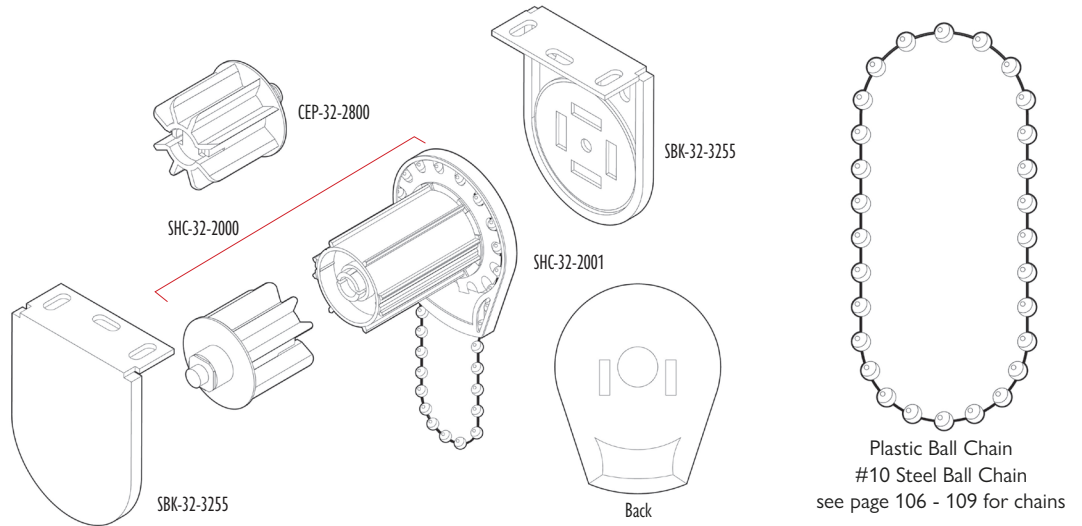

Set	Contains Items
SHC-32-2000	SHC-32-2001 CEP-32-2800

Part No.	Description	Color	Quantity	Price
SHC-32-2000W	32mm Hook Clutch Set includes end plug	White	1 set/bg 100 set/ctn	4.74 set
SHC-32-2001W	32mm Hook Clutch clutch only	White	20/bg 400/ctn	4.50 ea
CEP-32-2800W	32mm Finned End Plug 1 1/4"	White	100/bg 1,000/ctn	0.76 ea
SBK-32-3255W	32mm Decorative Hooked Bracket	White	1 pr/bg 100 pr/ctn	2.34 pr
SHC-32-2000BG	32mm Hook Clutch Set includes end plug	Beige	1 set/bg 100 set/ctn	4.74 set
SHC-32-2001BG	32mm Hook Clutch clutch only	Beige	20/bg 400/ctn	4.50 ea
CEP-32-2800BG	32mm Finned End Plug 1 1/4"	Beige	100/bg 1,000/ctn	0.76 ea
SBK-32-3255BG	32mm Decorative Hooked Bracket	Beige	1 pr/bg 100 pr/ctn	2.34 pr
SHC-32-2000BK	32mm Hook Clutch Set includes end plug	Black	1 set/bg 100 set/ctn	4.74 set
SHC-32-2001BK	32mm Hook Clutch clutch only	Black	20/bg 400/ctn	4.50 ea
CEP-32-2800BK	32mm Finned End Plug 1 1/4"	Black	100/bg 1,000/ctn	0.76 ea
SBK-32-3255BK	32mm Decorative Hooked Bracket	Black	1 pr/bg 100 pr/ctn	2.34 pr
SHC-32-2000BR	32mm Hook Clutch Set includes end plug	Brown	1 set/bg 100 set/ctn	4.74 set
SHC-32-2001BR	32mm Hook Clutch clutch only	Brown	20/bg 400/ctn	4.50 ea
CEP-32-2800BR	32mm Finned End Plug 1 1/4"	Brown	100/bg 1,000/ctn	0.76 ea
SBK-32-3255BR	32mm Decorative Hooked Bracket	Brown	1 pr/bg 100 pr/ctn	2.34 pr
SHC-32-2000GY	32mm Hook Clutch Set includes end plug	Grey	1 set/bg 100 set/ctn	4.74 set
SHC-32-2001GY	32mm Hook Clutch clutch only	Grey	20/bg 400/ctn	4.50 ea
CEP-32-2800GY	32mm Finned End Plug 1 1/4"	Grey	100/bg 1,000/ctn	0.76 ea
SBK-32-3255GY	32mm Decorative Hooked Bracket	Grey	1 pr/bg 100 pr/ctn	2.34 pr