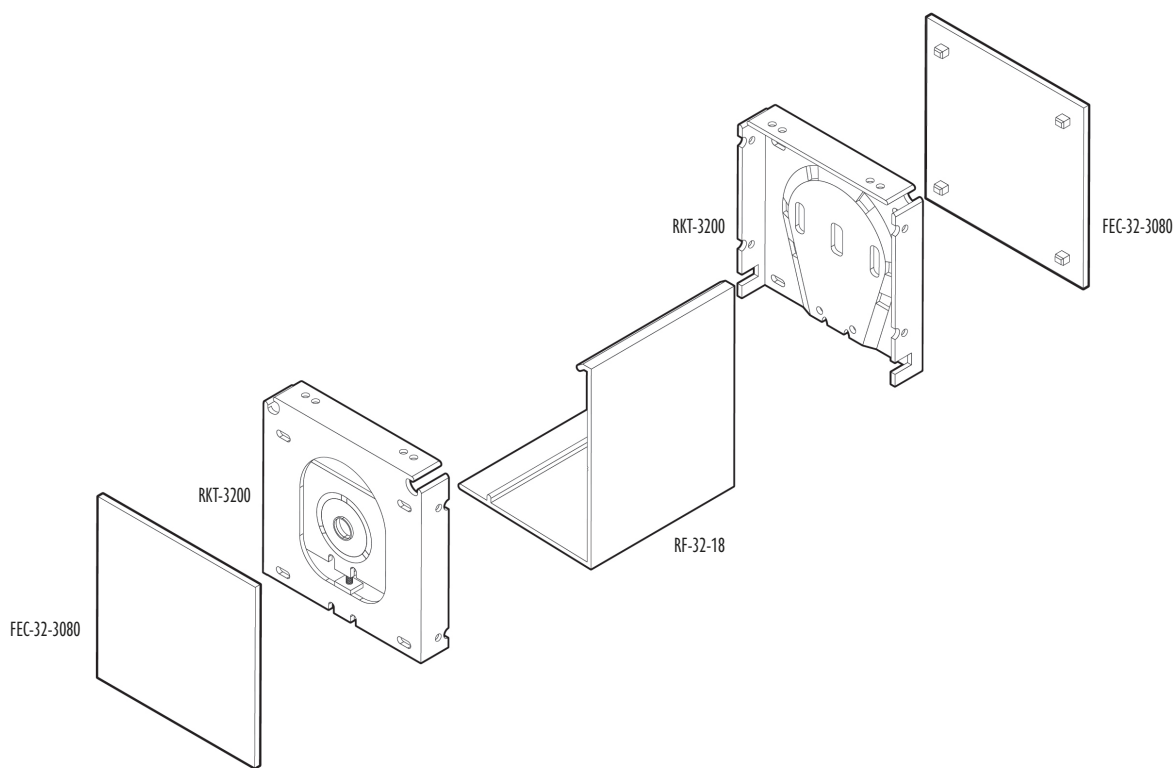

Part No.	Description	Color	Quantity	Price
RF-32-18W	3" Fascia Length: 18 ft	White	8/bx	3.66 ft
RKT-3200W	RF-32 Adjustable Bracket	White	2/bg 200/ctn	9.92 pr
FEC-32-3080W	RF-32 End Cap	White	10 pr/bg 200 pr/ctn	1.86 pr
RF-32-18A	3" Fascia Length: 18 ft	Anodized	8/bx	3.66 ft
RKT-3200GY	RF-32 Adjustable Bracket	Grey	2/bg 200/ctn	9.92 pr
FEC-32-3080GY	RF-32 End Cap	Grey	10 pr/bg 200 pr/ctn	1.86 pr
RF-32-18BG	3" Fascia Length: 18 ft	Beige	8/bx	3.66 ft
RKT-3200BG	RF-32 Adjustable Bracket	Beige	2/bg 200/ctn	9.92 pr
FEC-32-3080BG	RF-32 End Cap	Beige	10 pr/bg 200 pr/ctn	1.86 pr
RF-32-18BK	3" Fascia Length: 18 ft	Black	8/bx	3.66 ft
RKT-3200BK	RF-32 Adjustable Bracket	Black	2/bg 200/ctn	9.92 pr
FEC-32-3080BK	RF-32 End Cap	Black	10 pr/bg 200 pr/ctn	1.86 pr
RF-32-18BZ	3" Fascia Length: 18 ft	Bronze	8/bx	3.66 ft
RKT-3200BZ	RF-32 Adjustable Bracket	Bronze	2/bg 200/ctn	9.92 pr
FEC-32-3080BR	RF-32 End Cap	Brown	10 pr/bg 200 pr/ctn	1.86 pr