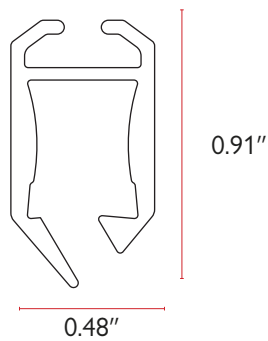

RF-30

MW-05

MW-75

RB-15

RB-51

SS-40