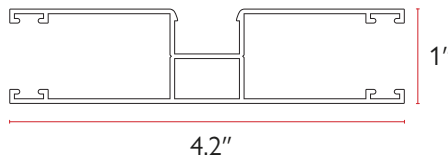

RT-65

SC-45

SC-24

SC-25

SC-22

RA-38

LC-20

LS-54

ZB-35

PROFILE