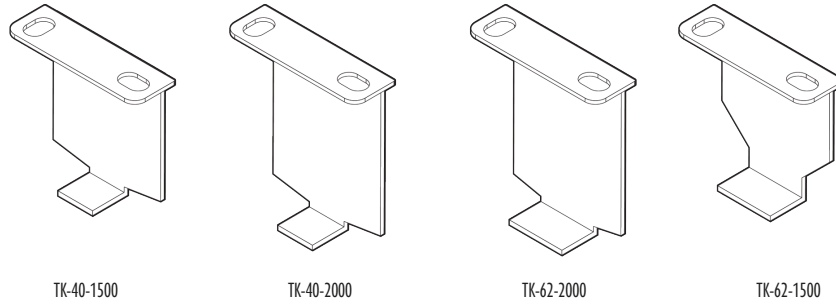

Large

ZBK-32-4250

Small

ZBK-38-3850

Large

ZBK-38-4250

Part No.	Description	Color	Quantity	Price
ZBK-32-3850Z	32mm Tab Cassette Bracket	Zinc	100/bg 1,000/ctn	0.44 ea
ZBK-32-4250Z	32mm Tab Cassette Bracket long	Zinc	100/bg 1,000/ctn	0.44 ea
ZBK-38-3850Z	32mm Tab Cassette Bracket wide	Zinc	100/bg 1,000/ctn	0.44 ea
ZBK-38-4250Z	32mm Tab Cassette Bracket long, wide	Zinc	100/bg 1,000/ctn	0.44 ea