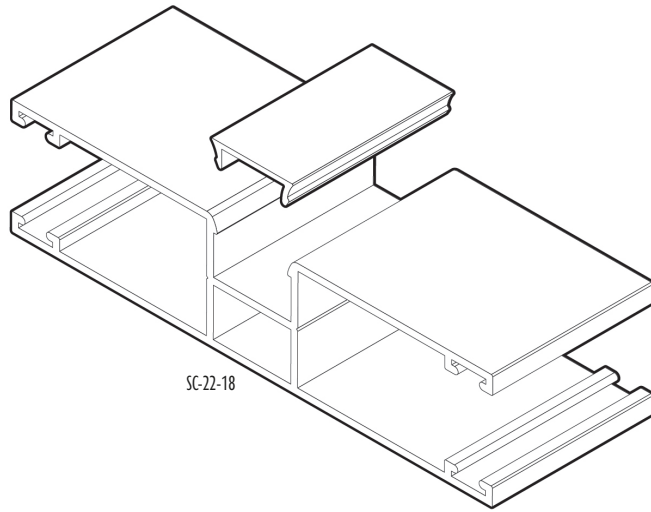

Part No.	Description	Color	Quantity	Price
SC-22-18W	Dual Side Channel with Cover Length: 18 ft	White	4 set/bx	6.88 ft