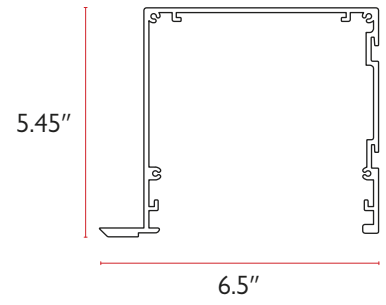

DT-3535

DT-1801

DT-6801

DT-2801

DT-3520

DT-1802

DT-1803

WB-16

RB-55

PROFILE