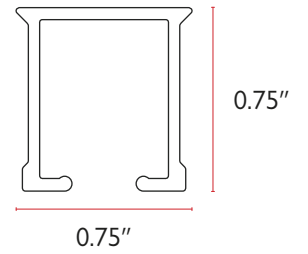

DC

DS

DU

FC-98

FC-98-05

NW

HR-28

SC-16

SD-50

PROFILE