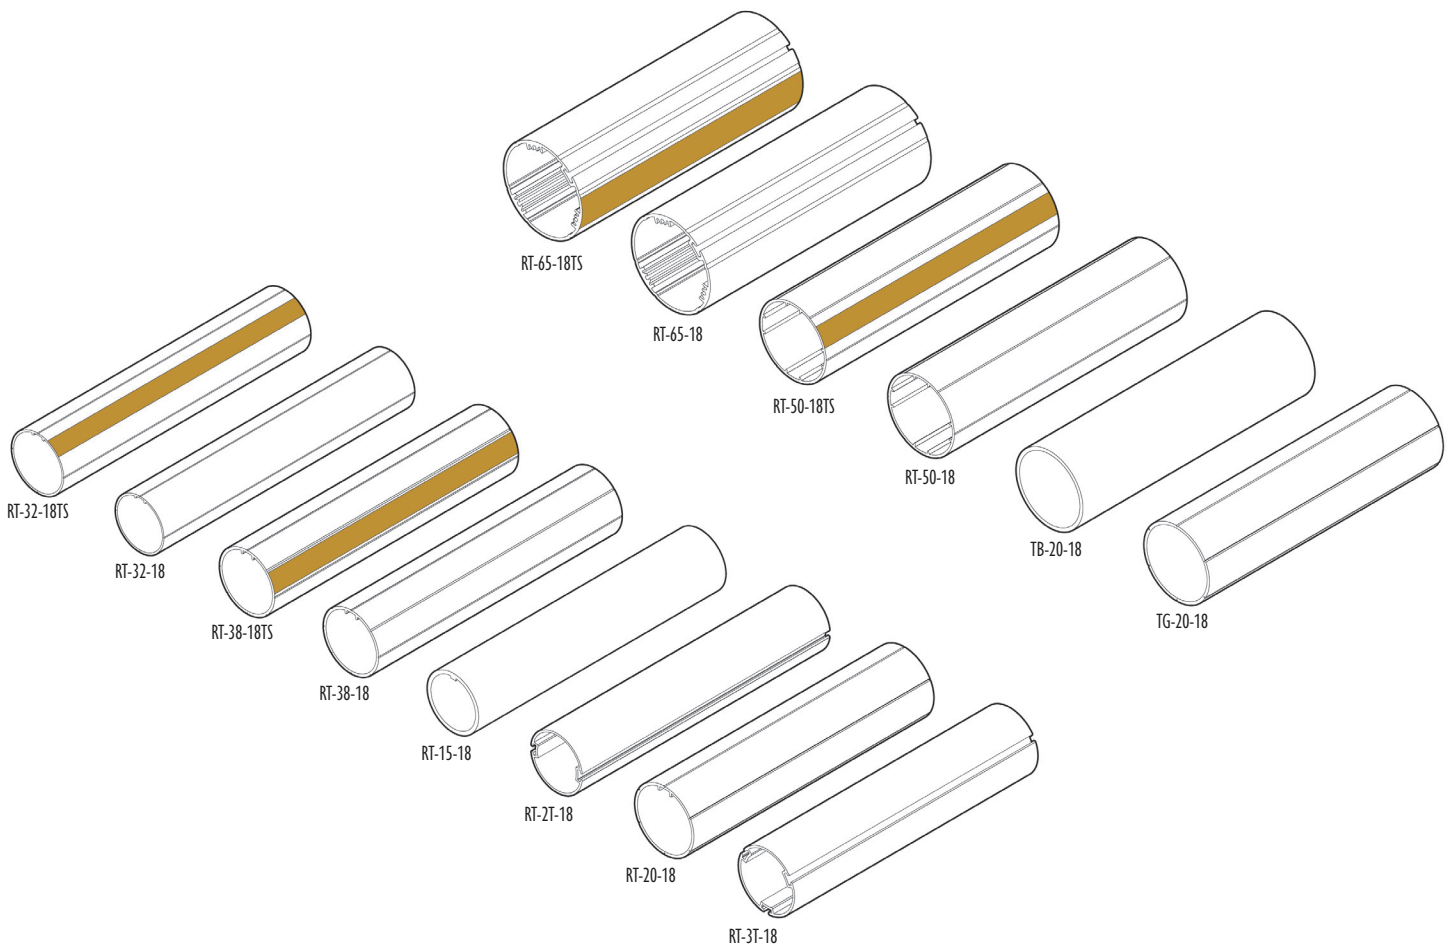

Part No.	Description	Color	Quantity	Price	
RT-15-18M	1½" Shade Tube	Length: 18 ft	Mill Finish	9/bx	1.94 ft
RT-2T-18M	1¼" Shade Tube	Length: 18 ft	Mill Finish	9/bx	2.10 ft
RT-20-18M	2" Shade Tube	Length: 18 ft	Mill Finish	9/bx	3.22 ft
RT-3T-18M	43mm Tube	Length: 18 ft	Mill Finish	10/bx	3.78 ft
RT-32-18M	1¼" Shade Tube	Length: 18 ft	Mill Finish	9/bx	1.50 ft
RT-32-18TS	1¼" Shade Tube with Double Sided Tape	Length: 18 ft	Mill Finish	9/bx	1.90 ft
RT-38-18M	1½" Shade Tube	Length: 18 ft	Mill Finish	9/bx	1.76 ft
RT-38-18TS	1½" Shade Tube with Double Sided Tape	Length: 18 ft	Mill Finish	9/bx	2.18 ft
RT-50-18M	2" Shade Tube	Length: 18 ft	Mill Finish	9/bx	3.12 ft
RT-50-18TS	2" Shade Tube with Double Sided Tape	Length: 18 ft	Mill Finish	9/bx	3.92 ft
RT-65-18M	2½" Shade Tube	Length: 18 ft	Mill Finish	4/bx	6.16 ft
RT-65-18TS	2½" Shade Tube with Double Sided Tape	Length: 18 ft	Mill Finish	4/bx	6.74 ft
TB-20-18M	2" Shade Tube	Length: 18 ft	Mill Finish	9/bx	3.02 ft
TG-20-18M	2" Shade Tube	Length: 18 ft	Mill Finish	9/bx	3.02 ft