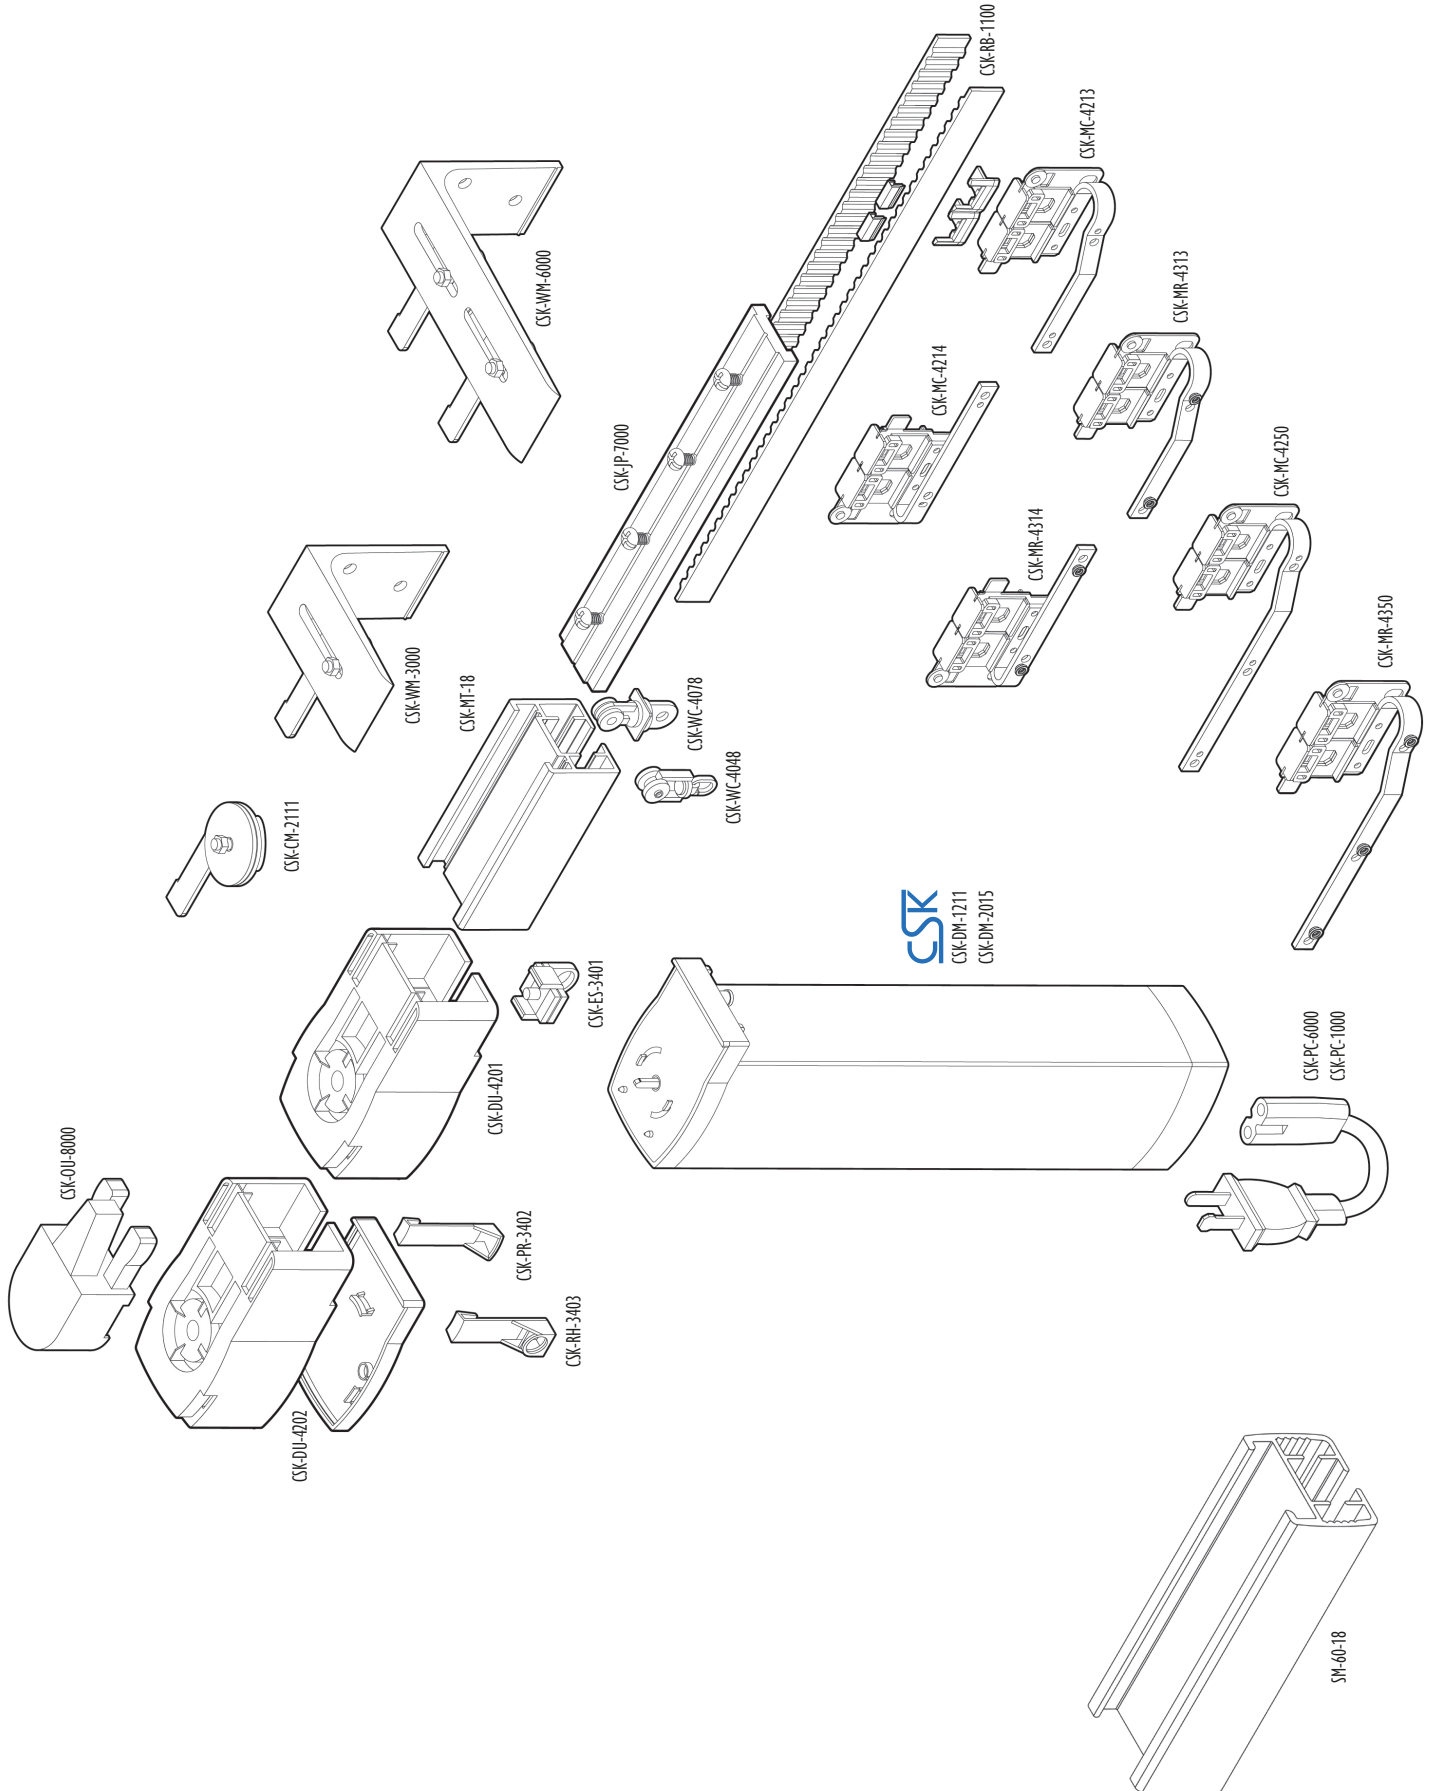

DRAPERY MOTORIZATION

CSK-DRAPERY MOTOR