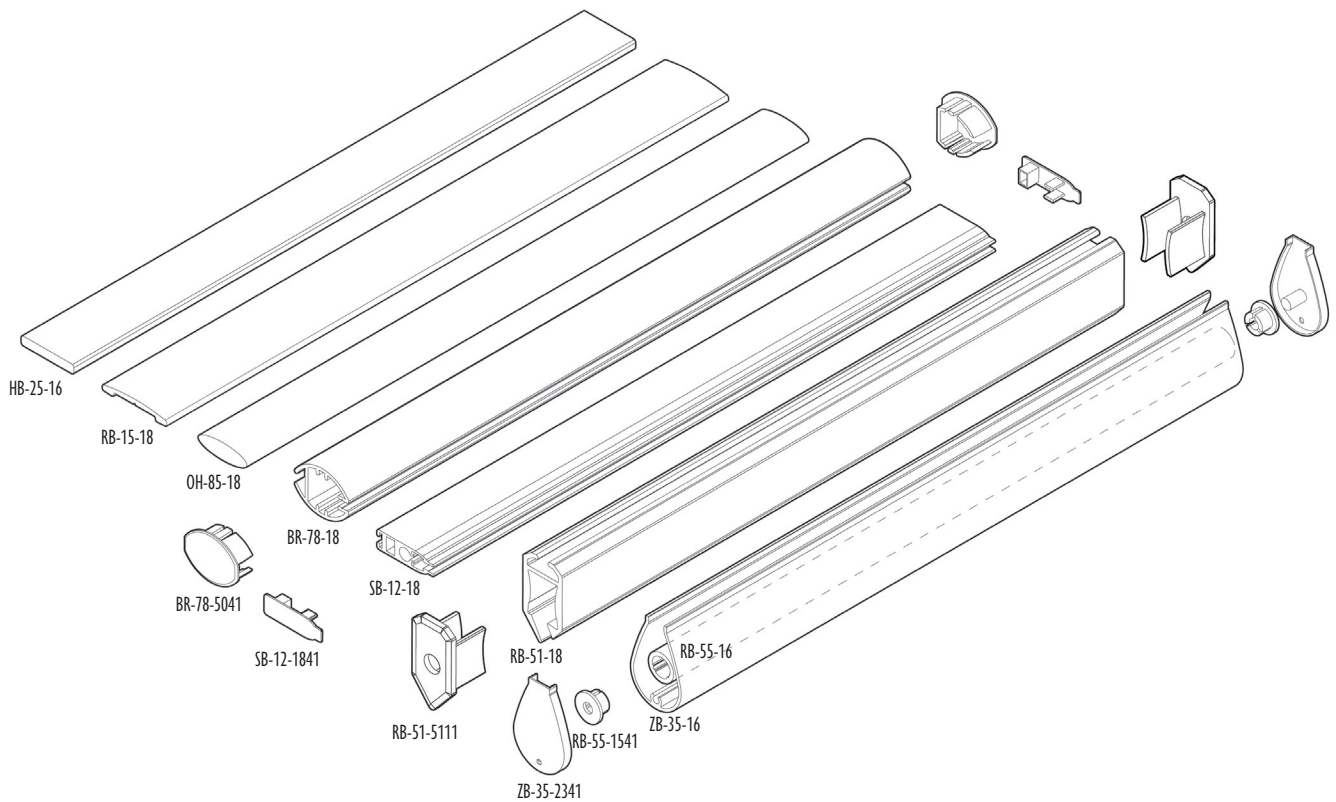

Part No.	Description	Color	Quantity	Price
HB-25-16W	Rectangular Hem Bar Length: 16 ft	White	30/bx	1.68 ft
HB-25-16M	Rectangular Hem Bar Length: 16 ft	Mill Finish	30/bx	1.26 ft
RB-15-18A	Curved Hem Bar Length: 18 ft	Anodized	20/bx	1.62 ft
OH-85-18M	Oval Bottom Rail Length: 18 ft	Mill Finish	15/bx	1.86 ft
BR-78-18W	Bottom Rail for Shade Length: 18 ft	White	20/bx	2.18 ft
BR-78-5041W	BR End Cap for BR-78 bottom rail	White	200/bg 2,000/ctn	0.48 ea
BR-78-18A	Bottom Rail for Shade Length: 18 ft	Anodized	20/bx	2.18 ft
BR-78-5041GY	BR End Cap for BR-78 bottom rail	Grey	200/bg 2,000/ctn	0.48 ea
BR-78-18BG	Bottom Rail for Shade Length: 18 ft	Beige	20/bx	2.18 ft
BR-78-5041BG	BR End Cap for BR-78 bottom rail	Beige	200/bg 2,000/ctn	0.48 ea
BR-78-18BK	Bottom Rail for Shade Length: 18 ft	Black	20/bx	2.18 ft
BR-78-5041BK	BR End Cap for BR-78 bottom rail	Black	200/bg 2,000/ctn	0.48 ea
BR-78-18BZ	Bottom Rail for Shade Length: 18 ft	Bronze	20/bx	2.18 ft
BR-78-5041BZ	BR End Cap for BR-78 bottom rail	Bronze	200/bg 2,000/ctn	0.48 ea
SB-12-18W	Slim Bottom Rail Length: 18 ft	White	20/bx	2.30 ft
SB-12-1841W	SB End Cap for SB-12 bottom rail	White	200/bg 4,000/ctn	0.48 ea
SB-12-18A	Slim Bottom Rail Length: 18 ft	Anodized	20/bx	2.30 ft
SB-12-1841A	SB End Cap for SB-12 bottom rail	Anodized	200/bg 4,000/ctn	0.48 ea
SB-12-18BG	Slim Bottom Rail Length: 18 ft	Beige	20/bx	2.30 ft
SB-12-1841BG	SB End Cap for SB-12 bottom rail	Beige	200/bg 4,000/ctn	0.48 ea
SB-12-18BK	Slim Bottom Rail Length: 18 ft	Black	20/bx	2.30 ft
SB-12-1841BK	SB End Cap for SB-12 bottom rail	Black	200/bg 4,000/ctn	0.48 ea