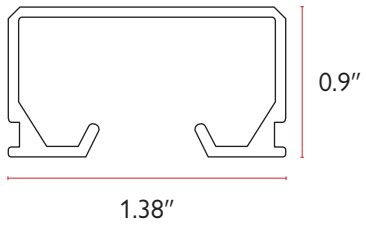

DC

DS

DU

FC-98

FC-98-05

NW

HR-28

SC-16

SD-50

PROFILE