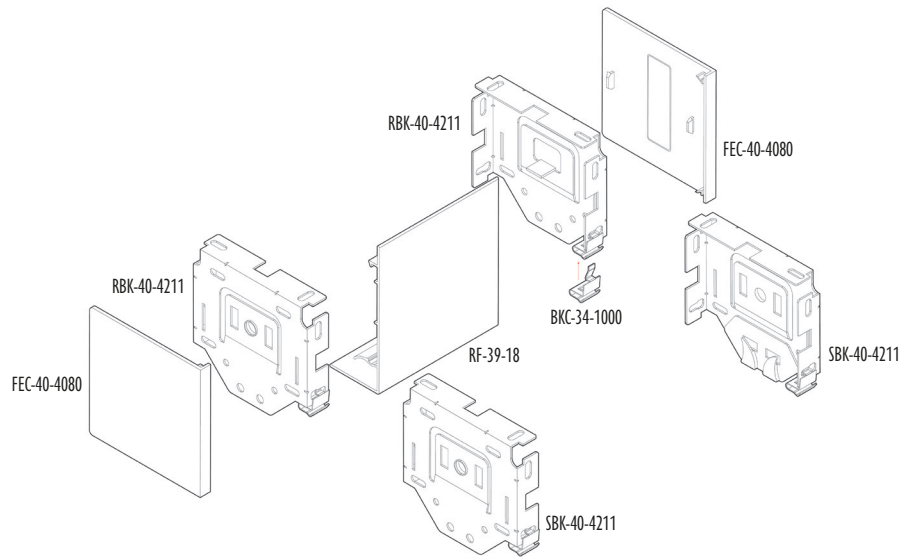

Part No.	Description	Color	Quantity	Price
RF-39-18W	4" Standard Fascia Length: 18 ft	White	8/bx	3.50 ft
RBK-40-4211W	Tab and Pin Bracket for RF-38, RF-39 fascias	White	1 pr/bg 50 pr/ctn	5.90 pr
SBK-40-4211W	Hook and Pin Bracket for RF-38, RF-39 fascias	White	1 pr/bg 50 pr/ctn	5.90 pr
BKC-34-1000	Bracket Clip for RBK and SBK bracket	Zinc	100/bg 2,000/ctn	0.38 ea
FEC-40-4080W	RF-39 End Cap	White	200 pr/ctn	2.00 pr
RF-39-18A	4" Standard Fascia Length: 18 ft	Anodized	8/bx	3.50 ft
RBK-40-4211GY	Tab and Pin Bracket for RF-38, RF-39 fascias	Grey	1 pr/bg 50 pr/ctn	5.90 pr
SBK-40-4211GY	Hook and Pin Bracket for RF-38, RF-39 fascias	Grey	1 pr/bg 50 pr/ctn	5.90 pr
BKC-34-1000	Bracket Clip for RBK and SBK bracket	Zinc	100/bg 2,000/ctn	0.38 ea
FEC-40-4080GY	RF-39 End Cap	Grey	200 pr/ctn	2.00 pr
RF-39-18BG	4" Standard Fascia Length: 18 ft	Beige	8/bx	3.50 ft
RBK-40-4211BG	Tab and Pin Bracket for RF-38, RF-39 fascias	Beige	1 pr/bg 50 pr/ctn	5.90 pr
SBK-40-4211BG	Hook and Pin Bracket for RF-38, RF-39 fascias	Beige	1 pr/bg 50 pr/ctn	5.90 pr
BKC-34-1000	Bracket Clip for RBK and SBK bracket	Zinc	100/bg 2,000/ctn	0.38 ea
FEC-40-4080BG	RF-39 End Cap	Beige	200 pr/ctn	2.00 pr
RF-39-18BK	4" Standard Fascia Length: 18 ft	Black	8/bx	3.50 ft
RBK-40-4211BK	Tab and Pin Bracket for RF-38, RF-39 fascias	Black	1 pr/bg 50 pr/ctn	5.90 pr
SBK-40-4211BK	Hook and Pin Bracket for RF-38, RF-39 fascias	Black	1 pr/bg 50 pr/ctn	5.90 pr
BKC-34-1000	Bracket Clip for RBK and SBK bracket	Zinc	100/bg 2,000/ctn	0.38 ea
FEC-40-4080BK	RF-39 End Cap	Black	200 pr/ctn	2.00 pr
RF-39-18BZ	4" Standard Fascia Length: 18 ft	Bronze	8/bx	3.50 ft
RBK-40-4211BR	Tab and Pin Bracket for RF-38, RF-39 fascias	Brown	1 pr/bg 50 pr/ctn	5.90 pr
SBK-40-4211BR	Hook and Pin Bracket for RF-38, RF-39 fascias	Brown	1 pr/bg 50 pr/ctn	5.90 pr
BKC-34-1000	Bracket Clip for RBK and SBK bracket	Zinc	100/bg 2,000/ctn	0.38 ea
FEC-40-4080BZ	RF-39 End Cap	Bronze	200 pr/ctn	2.00 pr