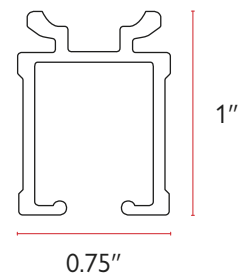

TRACK PROFILE VIEW

*Measurements will have slight deviations

40-50

50-90

80-20

90-46

90-60

AC

AE

AS

AW

PROFILE