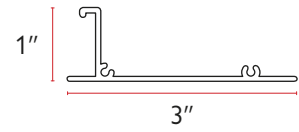

DT-3535

DT-1801

DT-6801

DT-2801

DT-3520

DT-1802

DT-1803

WB-16

RB-55

PROFILE