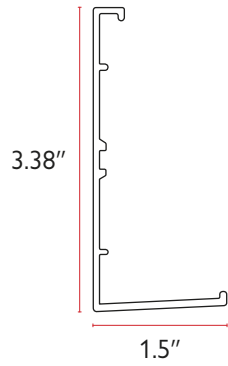

RF-35

RF-39

RF-40

RF-50

CF-30

CF-40

PROFILE