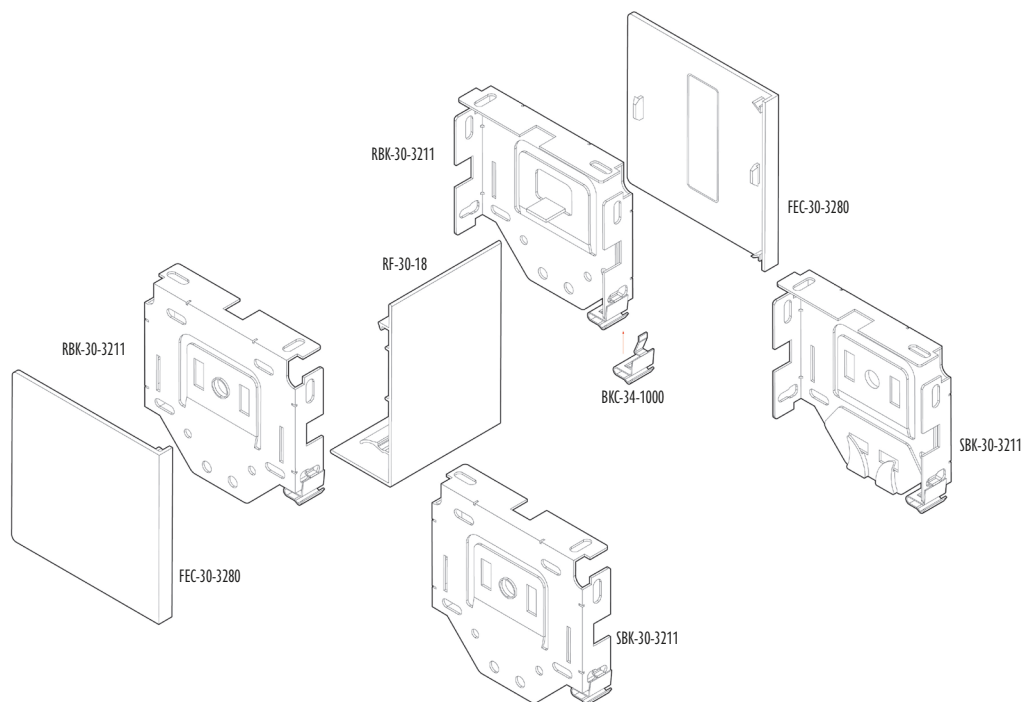

Part No.	Description	Color	Quantity	Price
RF-30-18W	3" Fascia Length: 18 ft	White	8/bx	3.46 ft
RBK-30-3211W	Tab and Pin Bracket for RF-30 fascia	White	1 pr/bg 50 pr/ctn	5.92 pr
SBK-30-3211W	Hook and Pin Bracket for RF-30 fascia	White	1 pr/bg 50 pr/ctn	5.92 pr
BKC-34-1000	Bracket Clip for RBK and SBK bracket	Zinc	100/bg 2,000/ctn	0.38 ea
FEC-30-3280W	3" Fascia End Cap	White	1 pr/bg 200 pr/bx	1.78 pr
RF-30-18A	3" Fascia Length: 18 ft	Anodized	8/bx	3.46 ft
RBK-30-3211GY	Tab and Pin Bracket for RF-30 fascia	Grey	1 pr/bg 50 pr/ctn	5.92 pr
SBK-30-3211GY	Hook and Pin Bracket for RF-30 fascia	Grey	1 pr/bg 50 pr/ctn	5.92 pr
BKC-34-1000	Bracket Clip for RBK and SBK bracket	Zinc	100/bg 2,000/ctn	0.38 ea
FEC-30-3280GY	3" Fascia End Cap	Grey	1 pr/bg 200 pr/bx	1.78 pr
RF-30-18BG	3" Fascia Length: 18 ft	Beige	8/bx	3.46 ft
RBK-30-3211BG	Tab and Pin Bracket for RF-30 fascia	Beige	1 pr/bg 50 pr/ctn	5.92 pr
SBK-30-3211BG	Hook and Pin Bracket for RF-30 fascia	Beige	1 pr/bg 50 pr/ctn	5.92 pr
BKC-34-1000	Bracket Clip for RBK and SBK bracket	Zinc	100/bg 2,000/ctn	0.38 ea
FEC-30-3280BG	3" Fascia End Cap	Beige	1 pr/bg 200 pr/bx	1.78 pr
RF-30-18BK	3" Fascia Length: 18 ft	Black	8/bx	3.46 ft
RBK-30-3211BK	Tab and Pin Bracket for RF-30 fascia	Black	1 pr/bg 50 pr/ctn	5.92 pr
SBK-30-3211BK	Hook and Pin Bracket for RF-30 fascia	Black	1 pr/bg 50 pr/ctn	5.92 pr
BKC-34-1000	Bracket Clip for RBK and SBK bracket	Zinc	100/bg 2,000/ctn	0.38 ea
FEC-30-3280BK	3" Fascia End Cap	Black	1 pr/bg 200 pr/bx	1.78 pr