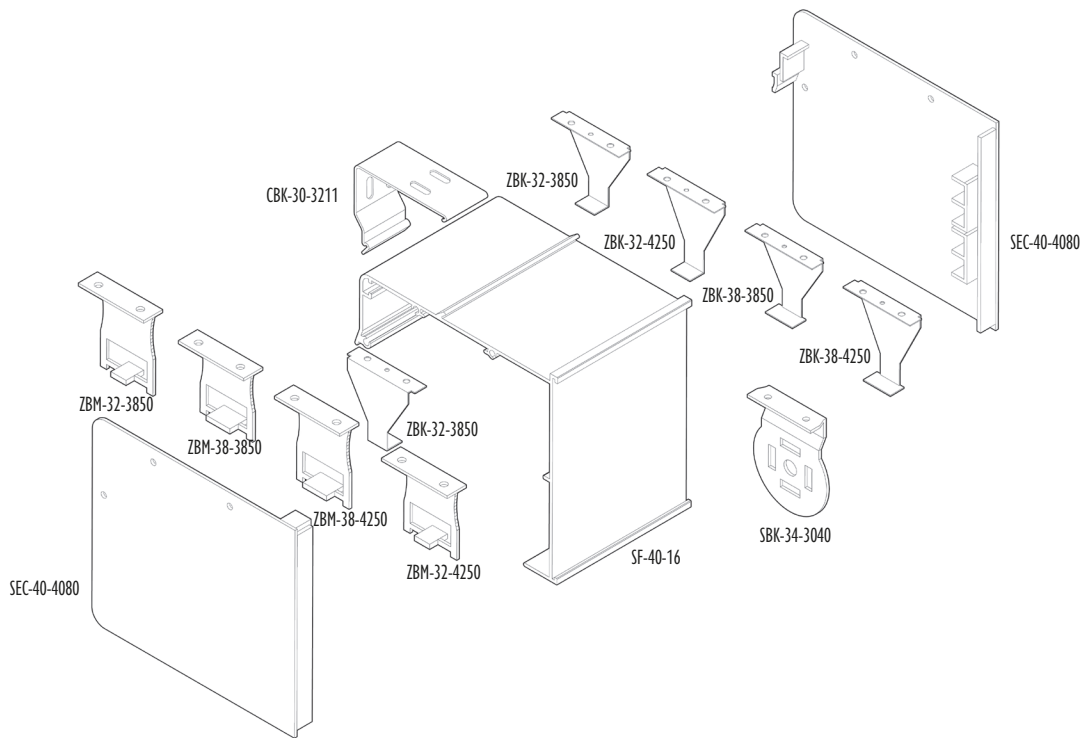

Part No.	Description	Color	Quantity	Price
SF-40-16W	4" Square Cassette Length: 16 ft	White	4/bx	8.34 ft
SEC-40-4080W	SF-40 End Cap	White	10 pr/bg 100 pr/ctn	2.30 pr
CBK-30-3211W	Cassette Mounting Bracket for 3" and 4" cassettes	White	50/bg 500/ctn	0.90 ea
SF-40-16A	4" Square Cassette Length: 16 ft	Anodized	4/bx	8.34 ft
SEC-40-4080GY	SF-40 End Cap	Grey	10 pr/bg 100 pr/ctn	2.30 pr
CBK-30-3211Z	Cassette Mounting Bracket for 3" and 4" cassettes	Zinc	50/bg 500/ctn	0.90 ea
SF-40-16BG	4" Square Cassette Length: 16 ft	Beige	4/bx	8.34 ft
SEC-40-4080BG	SF-40 End Cap	Beige	10 pr/bg 100 pr/ctn	2.30 pr
CBK-30-3211BG	Cassette Mounting Bracket for 3" and 4" cassettes	Beige	50/bg 500/ctn	0.90 ea
SF-40-16BK	4" Square Cassette Length: 16 ft	Black	4/bx	8.34 ft
SEC-40-4080BK	SF-40 End Cap	Black	10 pr/bg 100 pr/ctn	2.30 pr
CBK-30-3211BK	Cassette Mounting Bracket for 3" and 4" cassettes	Black	50/bg 500/ctn	0.90 ea
SF-40-16BZ	4" Square Cassette Length: 16 ft	Bronze	4/bx	8.34 ft
SEC-40-4080BR	SF-40 End Cap	Brown	10 pr/bg 100 pr/ctn	2.30 pr
CBK-30-3211BR	Cassette Mounting Bracket for 3" and 4" cassettes	Brown	50/bg 500/ctn	0.90 ea
SBK-34-3040W	Pin and Hook Cassette Bracket for 3" and 4" cassettes	White	50/bg 500/bx	1.50 ea
SBK-34-3040BG	Pin and Hook Cassette Bracket for 3" and 4" cassettes	Beige	50/bg 500/bx	1.50 ea
SBK-34-3040BK	Pin and Hook Cassette Bracket for 3" and 4" cassettes	Black	50/bg 500/bx	1.50 ea
SBK-34-3040BR	Pin and Hook Cassette Bracket for 3" and 4" cassettes	Brown	50/bg 500/bx	1.50 ea
SBK-34-3040Z	Pin and Hook Cassette Bracket for 3" and 4" cassettes	Zinc	50/bg 500/bx	1.50 ea