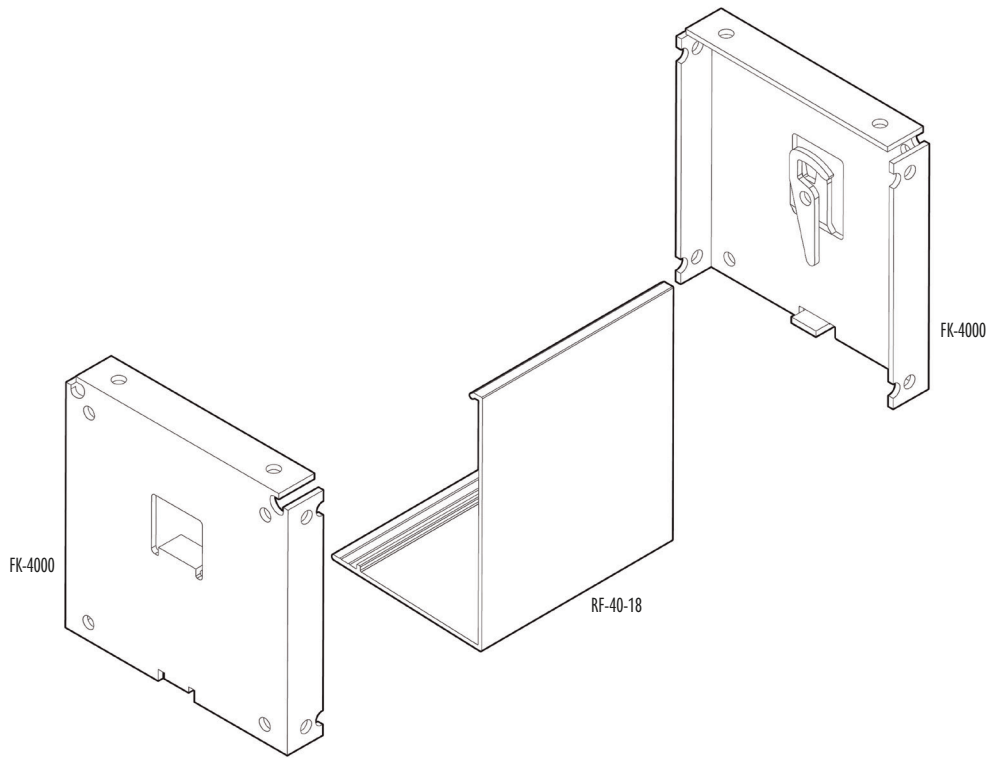

Part No.	Description	Color	Quantity	Price
RF-40-18W	4" Simple Fascia Length: 18 ft	White	8/bx	4.94 ft
FK-4000W	Tab Bracket for RF-40 fascia	White	160/ctn	8.16 pr
RF-40-18A	4" Simple Fascia Length: 18 ft	Anodized	8/bx	4.94 ft
FK-4000GY	Tab Bracket for RF-40 fascia	Grey	160/ctn	8.16 pr
RF-40-18BG	4" Simple Fascia Length: 18 ft	Beige	8/bx	4.94 ft
FK-4000BG	Tab Bracket for RF-40 fascia	Beige	160/ctn	8.16 pr
RF-40-18BK	4" Simple Fascia Length: 18 ft	Black	8/bx	4.94 ft
FK-4000BK	Tab Bracket for RF-40 fascia	Black	160/ctn	8.16 pr
RF-40-18BZ	4" Simple Fascia Length: 18 ft	Bronze	8/bx	4.94 ft
FK-4000BZ	Tab Bracket for RF-40 fascia	Bronze	160/ctn	8.16 pr