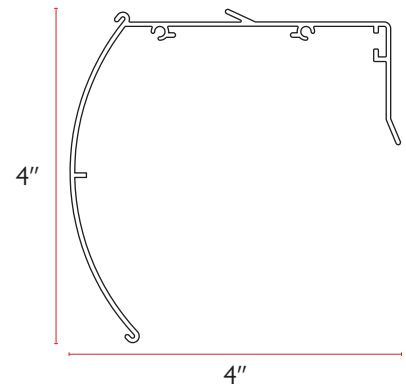

RF-35

RF-39

RF-40

RF-50

CF-30

CF-40

PROFILE