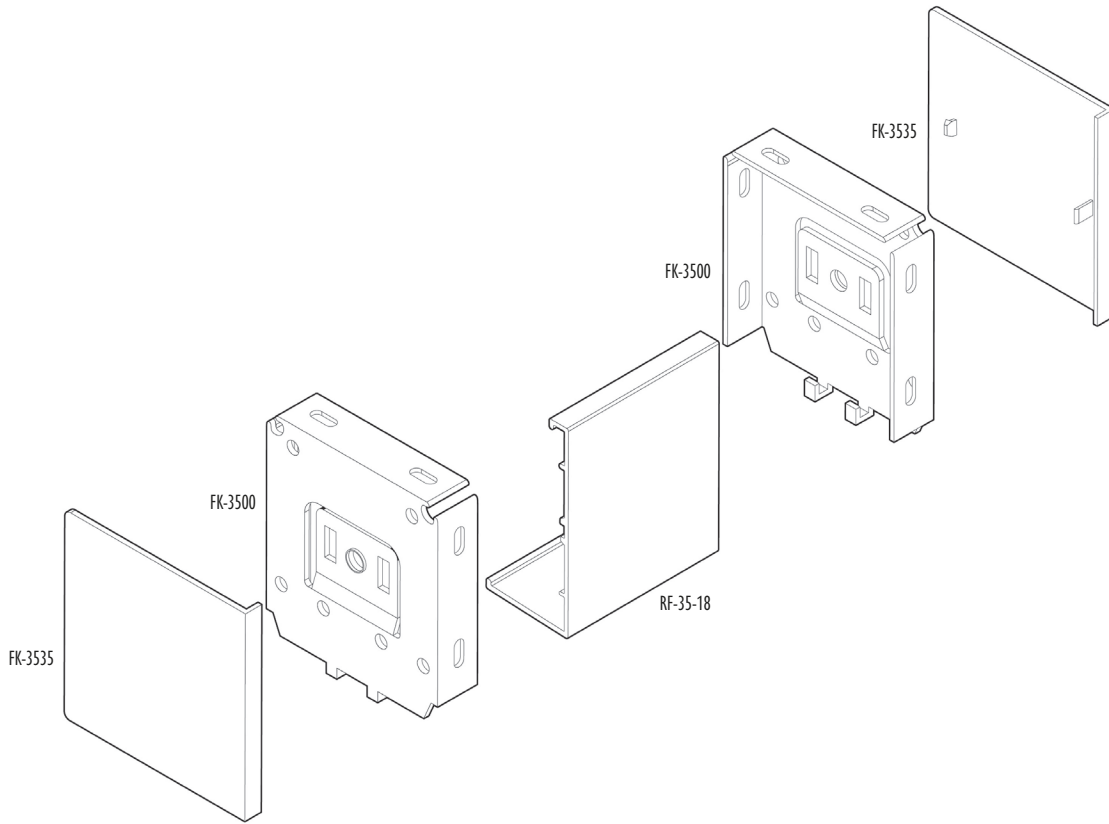

Part No.	Description	Color	Quantity	Price
RF-35-18W	3 1/2" Fascia Length: 18 ft	White	8/bx	4.08 ft
FK-3500W	RF-35 Bracket	White	2/bg 200/ctn	9.90 pr
FK-3535W	RF-35 Bracket End Cap	White	2/bg 200/ctn	1.88 pr
RF-35-18A	3 1/2" Fascia Length: 18 ft	Anodized	8/bx	4.08 ft
FK-3500GY	RF-35 Bracket	Grey	2/bg 200/ctn	9.90 pr
FK-3535GY	RF-35 Bracket End Cap	Grey	2/bg 200/ctn	1.88 pr
RF-35-18BG	3 1/2" Fascia Length: 18 ft	Beige	8/bx	4.08 ft
FK-3500BG	RF-35 Bracket	Beige	2/bg 200/ctn	9.90 pr
FK-3535BG	RF-35 Bracket End Cap	Beige	2/bg 200/ctn	1.88 pr
RF-35-18BK	3 1/2" Fascia Length: 18 ft	Black	8/bx	4.08 ft
FK-3500BK	RF-35 Bracket	Black	2/bg 200/ctn	9.90 pr
FK-3535BK	RF-35 Bracket End Cap	Black	2/bg 200/ctn	1.88 pr
RF-35-18BZ	3 1/2" Fascia Length: 18 ft	Bronze	8/bx	4.08 ft
FK-3500BZ	RF-35 Bracket	Bronze	2/bg 200/ctn	9.90 pr
FK-3535BZ	RF-35 Bracket End Cap	Bronze	2/bg 200/ctn	1.88 pr