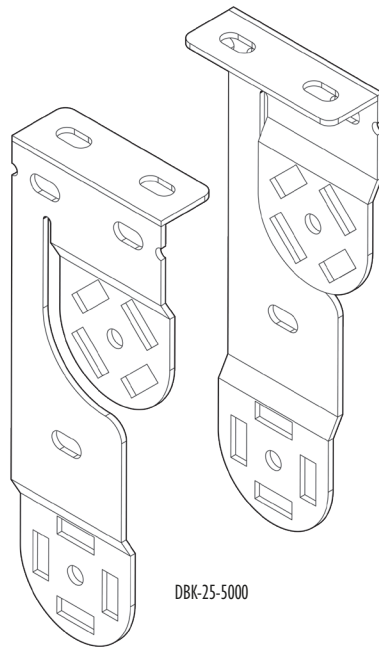

DBK-25-5000

Part No.	Description	Color	Quantity	Price
DBK-25-5000	Double Bracket	White	10 pr/bx 100 pr/ctn	4.80 pr