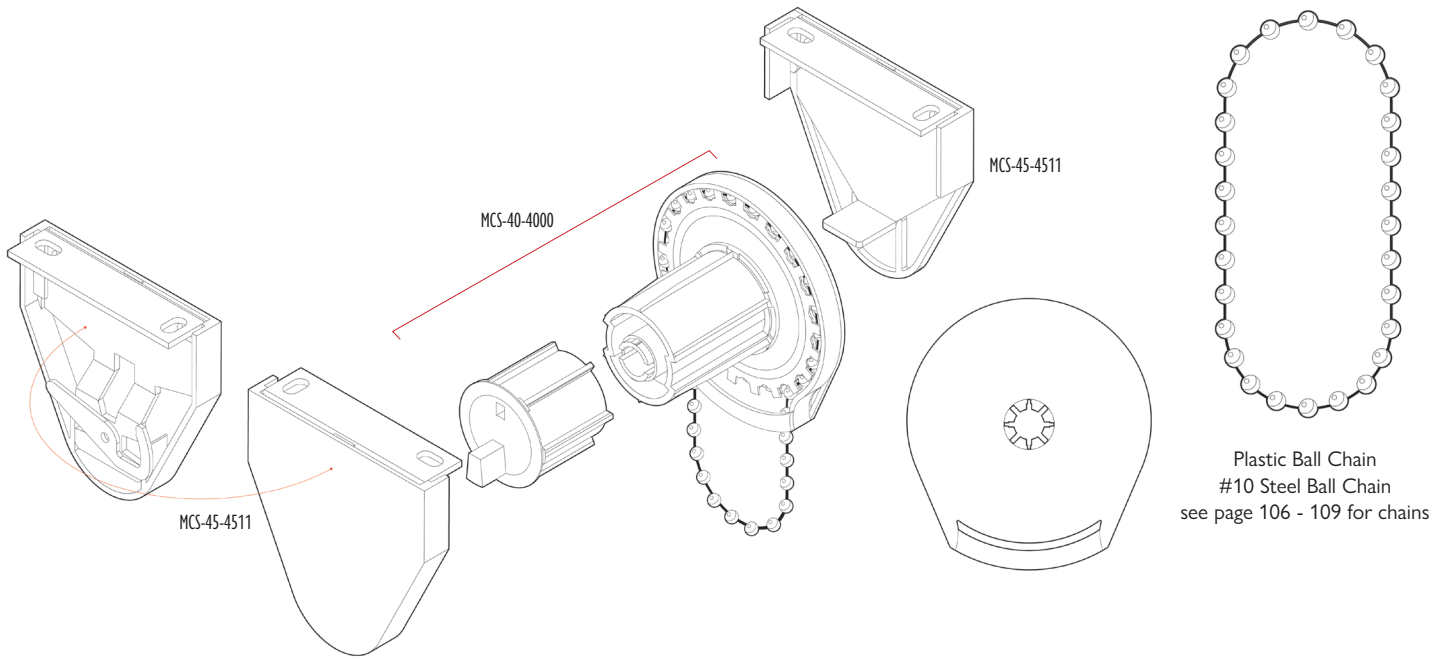

Part No.	Description	Color	Quantity	Price
MCS-40-4000	40mm Clutch Set *compatible with RF-40-18 (notching required)	White	3,000/ctn	7.88 set
MCS-45-4511	40mm Clutch Install Bracket	White	3,000/ctn	3.96 pr