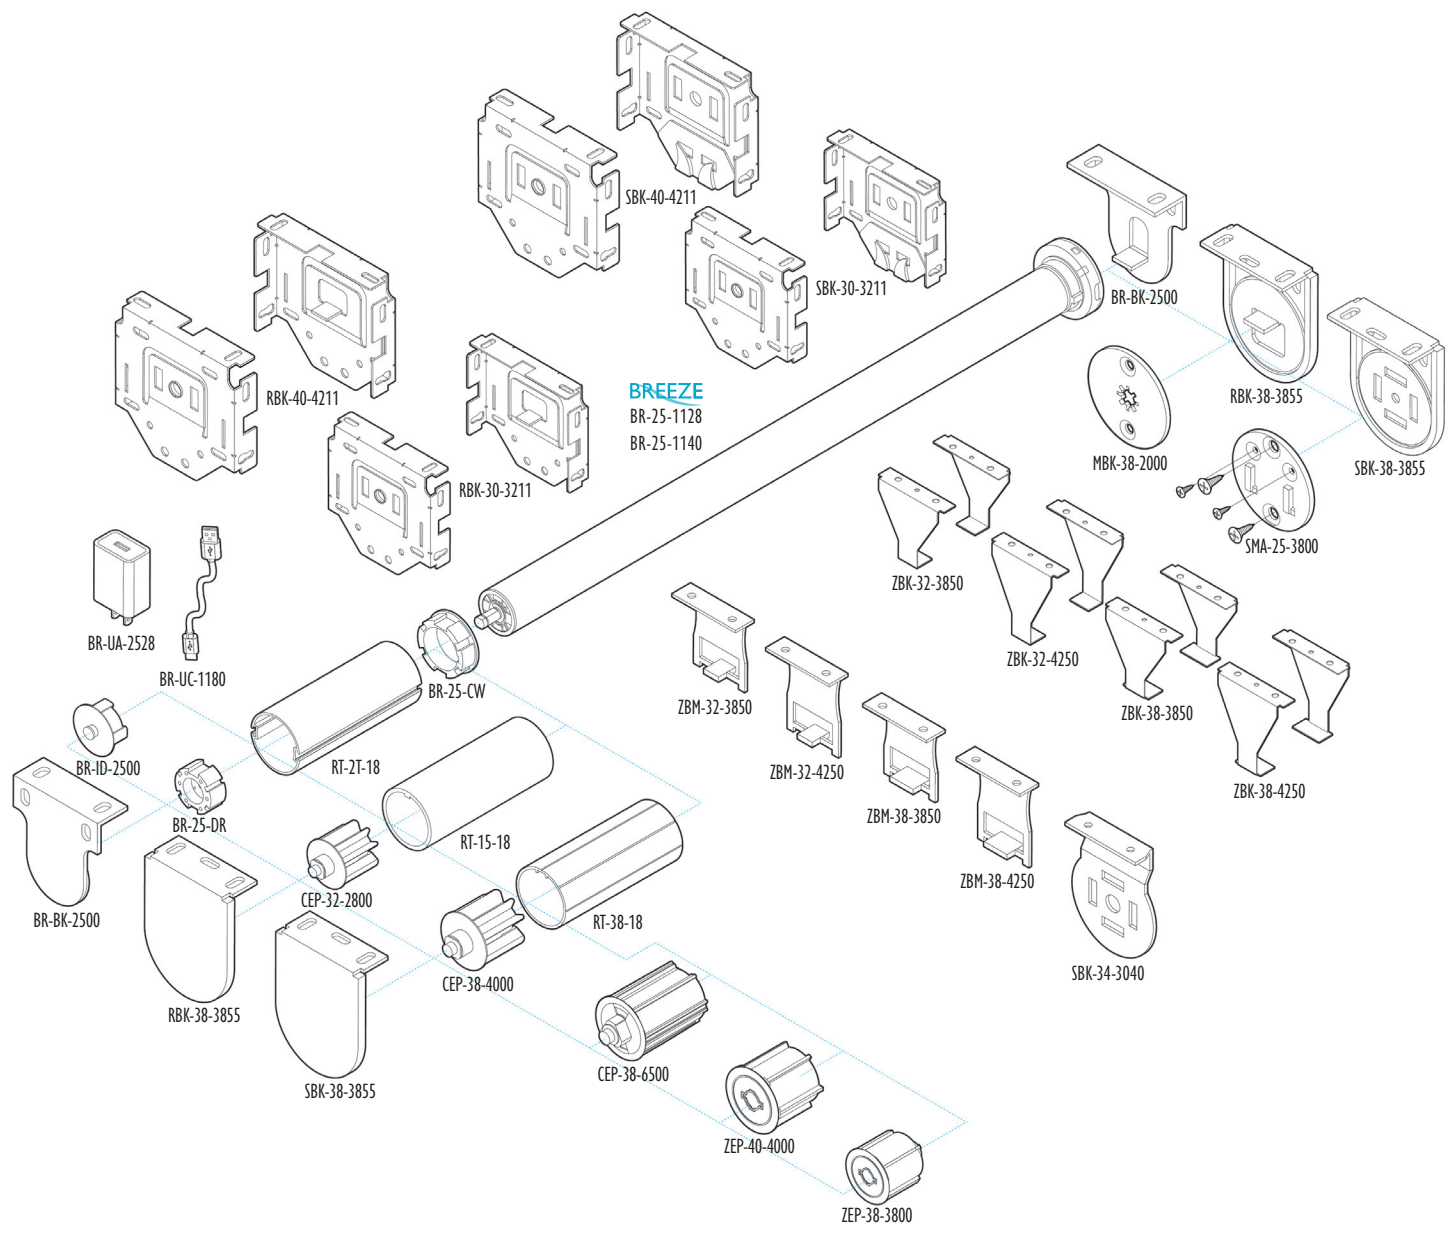

SHADE MOTORIZATION

BR-25 SHADE MOTOR