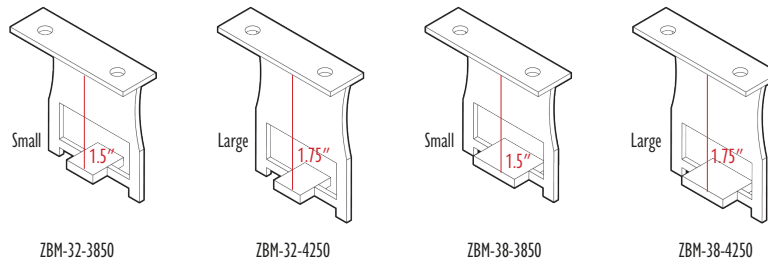

Part No.	Description	Color	Quantity	Price
ZBM-32-3850Z	32mm Intermediate Cassette Bracket	Zinc	50/bg 500/ctn	0.78 ea
ZBM-32-4250Z	32mm Intermediate Cassette Bracket long	Zinc	50/bg 500/ctn	0.78 ea
ZBM-38-3850Z	38mm Intermediate Cassette Bracket wide	Zinc	50/bg 500/ctn	0.78 ea
ZBM-38-4250Z	38mm Intermediate Cassette Bracket long, wide	Zinc	50/bg 500/ctn	0.78 ea