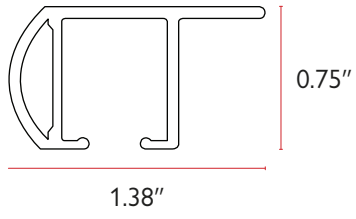

DC

DS

DU

FC-98

FC-98-05

NW

HR-28

SC-16

SD-50

PROFILE