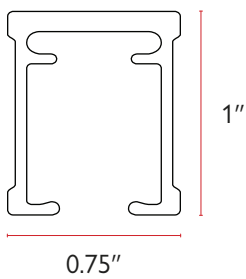

TRACK PROFILE VIEW

*Measurements will have slight deviations

40-50

50-90

80-20

90-46

90-60

AC

AE

AS

AW

PROFILE