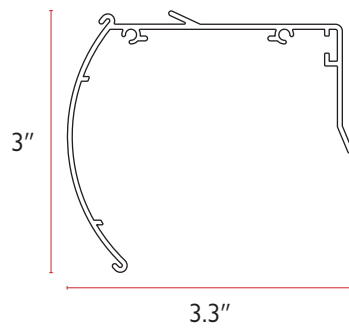

RF-35

RF-39

RF-40

RF-50

CF-30

CF-40

PROFILE