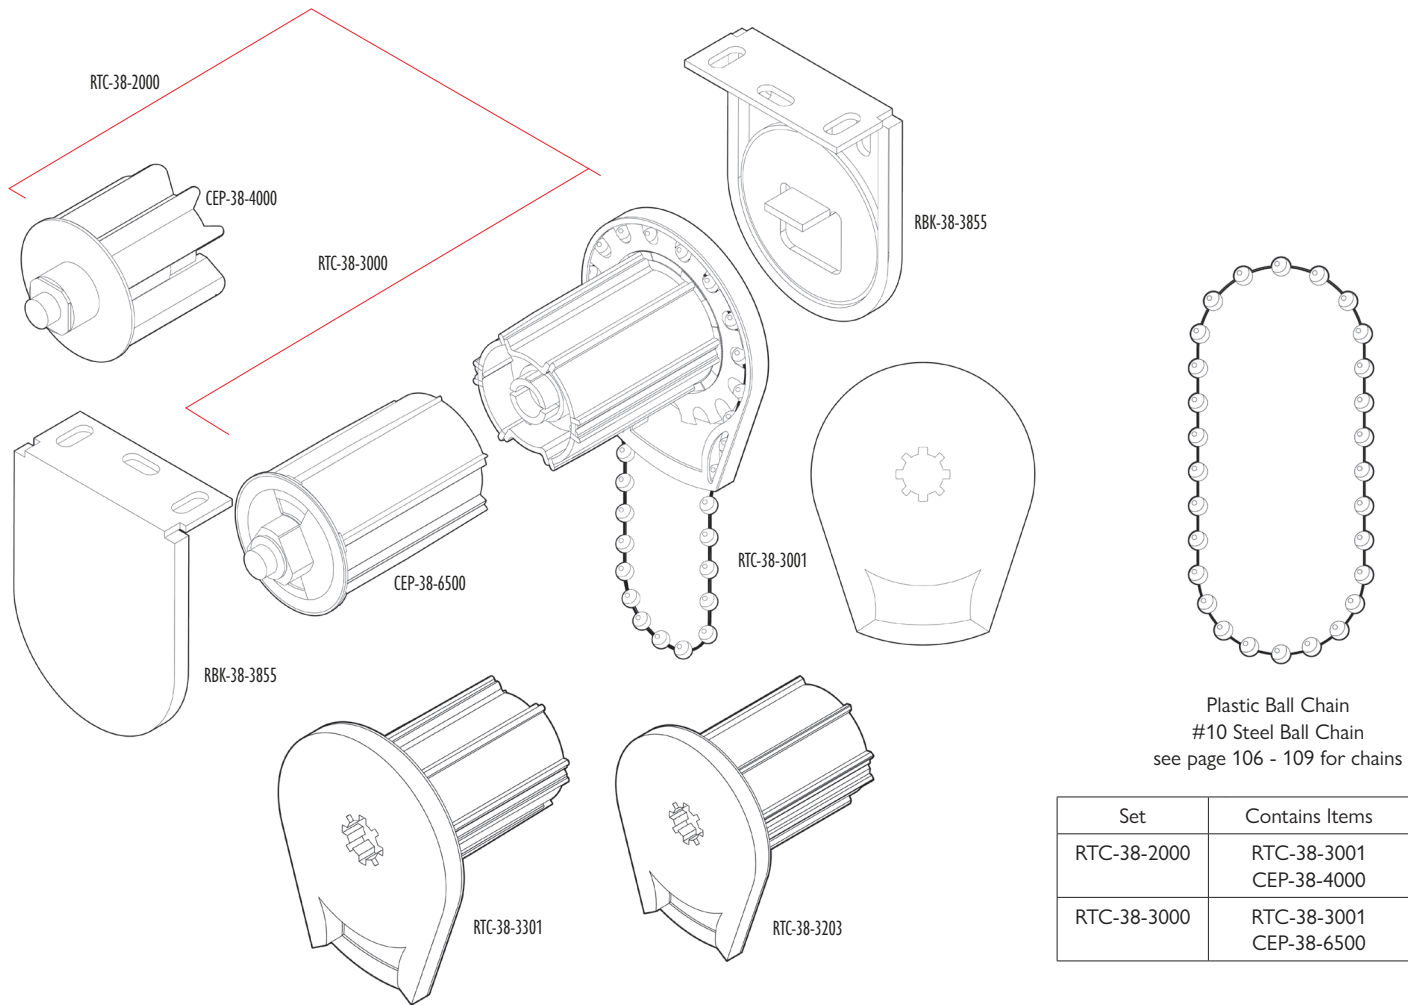

Set	Contains Items
RTC-38-2000	RTC-38-3001 CEP-38-4000
RTC-38-3000	RTC-38-3001 CEP-38-6500

Part No.	Description		Color	Quantity	Price
RTC-38-2000W	38mm Tab Clutch Set	Small	White	1 set/bg 100 set/ctn	6.32 set
RTC-38-3000W	38mm Pin Clutch Set	Large	White	1 set/bg 100 set/ctn	6.74 set
RTC-38-3001W	38mm Pin Clutch clutch only		White	20/bg 400/ctn	6.06 ea
RTC-38-3203W	38mm Tab Clutch clutch only	Small	White	20/bg 100/ctn	4.80 ea
RTC-38-3301W	38mm HD Tab Clutch		White	20/bg 100/ctn	6.96 ea
CEP-38-4000W	38mm Finned End Plug 1 1/2"		White	20/bg 400/ctn	1.36 ea
RBK-38-3855W	38mm Decorative Tab Bracket		White	1 pr/bg 100 pr/ctn	2.50 pr
RTC-38-2000BG	38mm Tab Clutch Set	Small	Beige	1 set/bg 100 set/ctn	6.32 set
RTC-38-3000BG	38mm Pin Clutch Set	Large	Beige	1 set/bg 100 set/ctn	6.74 set
RTC-38-3001BG	38mm Pin Clutch clutch only		Beige	20/bg 400/ctn	6.06 ea
RTC-38-3301BG	38mm HD Tab Clutch		Beige	20/bg 100/ctn	6.96 ea
CEP-38-4000BG	38mm Finned End Plug 1 1/2"		Beige	20/bg 400/ctn	1.36 ea
RBK-38-3855BG	38mm Decorative Tab Bracket		Beige	1 pr/bg 100 pr/ctn	2.50 pr