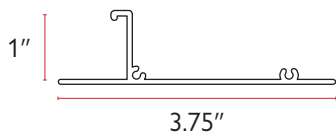

DT-3535

DT-1801

DT-6801

DT-2801

DT-3520

DT-1802

DT-1803

WB-16

RB-55

PROFILE