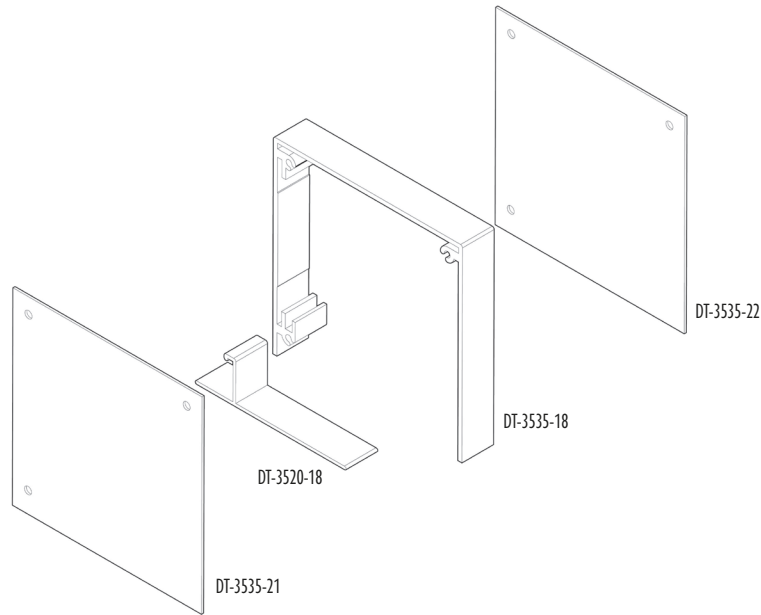

HEAD BOXES

Part No.	Description	Color	Quantity	Price
DT-3535-18W + DT-3520-18W	3½" Head Box and Closure Plate W x H: 3½" x 3½"	White	4 set/bx	22.00 ft
DT-3520-18W	Closure Plate	White	6/bx	3.30 ft
DT-3535-21W	DT-3535 End Cap (Right)	White	1/bg 100/bx	7.92 ea
DT-3535-22W	DT-3535 End Cap (Left)	White	1/bg 100/bx	7.92 ea
DT-3535-18A + DT-3520-18A	3½" Head Box and Closure Plate W x H: 3½" x 3½"	Anodized	4 set/bx	24.20 ft
DT-3520-18A	Closure Plate	Anodized	6/bx	3.74 ft
DT-3535-21A	DT-3535 End Cap (Right)	Anodized	1/bg 100/bx	8.80 ea
DT-3535-22A	DT-3535 End Cap (Left)	Anodized	1/bg 100/bx	8.80 ea
DT-3535-18BK + DT-3520-18BK	3½" Head Box and Closure Plate W x H: 3½" x 3½"	Black	4 set/bx	22.00 ft
DT-3520-18BK	Closure Plate	Black	6/bx	3.30 ft
DT-3535-21BK	DT-3535 End Cap (Right)	Black	1/bg 100/bx	7.92 ea
DT-3535-22BK	DT-3535 End Cap (Left)	Black	1/bg 100/bx	7.92 ea
DT-3535-18BZ + DT-3520-18BZ	3½" Head Box and Closure Plate W x H: 3½" x 3½"	Bronze	4 set/bx	22.00 ft
DT-3520-18BZ	Closure Plate	Bronze	6/bx	3.30 ft
DT-3535-21BZ	DT-3535 End Cap (Right)	Bronze	1/bg 100/bx	7.92 ea
DT-3535-22BZ	DT-3535 End Cap (Left)	Bronze	1/bg 100/bx	7.92 ea
DT-3535-18MBZ + DT-3520-18MBZ	3½" Head Box and Closure Plate W x H: 3½" x 3½"	Matte Bronze	4 set/bx	28.60 ft
DT-3520-18MBZ	Closure Plate	Matte Bronze	6/bx	3.96 ft
DT-3535-21MBZ	DT-3535 End Cap (Right)	Matte Bronze	1/bg 100/bx	9.58 ea
DT-3535-22MBZ	DT-3535 End Cap (Left)	Matte Bronze	1/bg 100/bx	9.58 ea