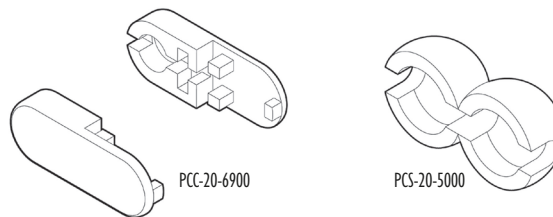

Chain Size	mm/in	CTC	Material	# of balls per foot	Tensile strength	Applications
#10	4.2mm/a	6.2mm	POM	50	40 lbs	For vertical blinds, roman blinds, and manually operated shades

Part No.	Description	Color	Quantity	Price
PCL-45-2500W	45*6mm #10 Plastic Bead Chain Length: 250 yd/rl	White	6 rl/ctn	109.12 rl
PCL-45-2500BG	45*6mm #10 Plastic Bead Chain Length: 250 yd/rl	Beige	6 rl/ctn	109.12 rl
PCL-45-2500BK	45*6mm #10 Plastic Bead Chain Length: 250 yd/rl	Black	6 rl/ctn	109.12 rl
PCL-45-2500BR	45*6mm #10 Plastic Bead Chain Length: 250 yd/rl	Brown	6 rl/ctn	109.12 rl
PCL-45-2500GY	45*6mm #10 Plastic Bead Chain Length: 250 yd/rl	Grey	6 rl/ctn	109.12 rl