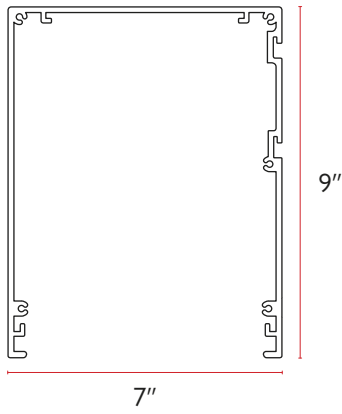

DT-3535

DT-1801

DT-6801

DT-2801

DT-3520

DT-1802

DT-1803

WB-16

RB-55

PROFILE