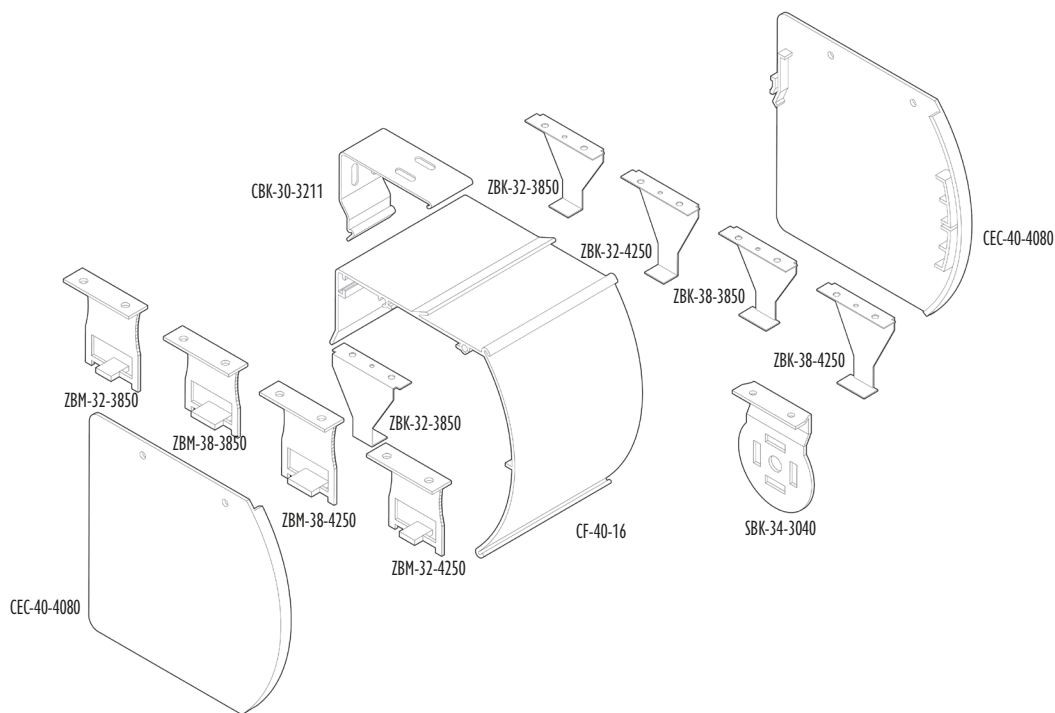

Part No.	Description	Color	Quantity	Price
CF-40-16W	4" Curve Cassette Length: 16 ft	White	4/bx	7.58 ft
CEC-40-4080W	CF-40 End Cap	White	10 pr/bg 100 pr/ctn	2.30 pr
CBK-30-3211W	Cassette Mounting Bracket for 3" and 4" cassettes	White	50/bg 500/ctn	0.90 ea
CF-40-16A	4" Curve Cassette Length: 16 ft	Anodized	4/bx	7.58 ft
CEC-40-4080GY	CF-40 End Cap	Grey	10 pr/bg 100 pr/ctn	2.30 pr
CBK-30-3211Z	Cassette Mounting Bracket for 3" and 4" cassettes	Zinc	50/bg 500/ctn	0.90 ea
CF-40-16BG	4" Curve Cassette Length: 16 ft	Beige	4/bx	7.58 ft
CEC-40-4080BG	CF-40 End Cap	Beige	10 pr/bg 100 pr/ctn	2.30 pr
CBK-30-3211BG	Cassette Mounting Bracket for 3" and 4" cassettes	Beige	50/bg 500/ctn	0.90 ea
CF-40-16BK	4" Curve Cassette Length: 16 ft	Black	4/bx	7.58 ft
CEC-40-4080BK	CF-40 End Cap	Black	10 pr/bg 100 pr/ctn	2.30 pr
CBK-30-3211BK	Cassette Mounting Bracket for 3" and 4" cassettes	Black	50/bg 500/ctn	0.90 ea
CF-40-16BZ	4" Curve Cassette Length: 16 ft	Bronze	4/bx	7.58 ft
CEC-40-4080BR	CF-40 End Cap	Brown	10 pr/bg 100 pr/ctn	2.30 pr
CBK-30-3211BR	Cassette Mounting Bracket for 3" and 4" cassettes	Brown	50/bg 500/ctn	0.90 ea
SBK-34-3040W	Pin and Hook Cassette Bracket for 3" and 4" cassettes	White	50/bg 500/bx	1.50 ea
SBK-34-3040BG	Pin and Hook Cassette Bracket for 3" and 4" cassettes	Beige	50/bg 500/bx	1.50 ea
SBK-34-3040BK	Pin and Hook Cassette Bracket for 3" and 4" cassettes	Black	50/bg 500/bx	1.50 ea
SBK-34-3040BR	Pin and Hook Cassette Bracket for 3" and 4" cassettes	Brown	50/bg 500/bx	1.50 ea
SBK-34-3040Z	Pin and Hook Cassette Bracket for 3" and 4" cassettes	Zinc	50/bg 500/bx	1.50 ea