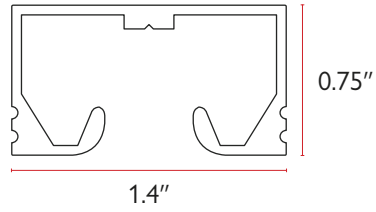

TRACK PROFILE VIEW

*Measurements will have slight deviations

40-50

50-90

80-20

90-46

90-60

AC

AE

AS

AW

PROFILE