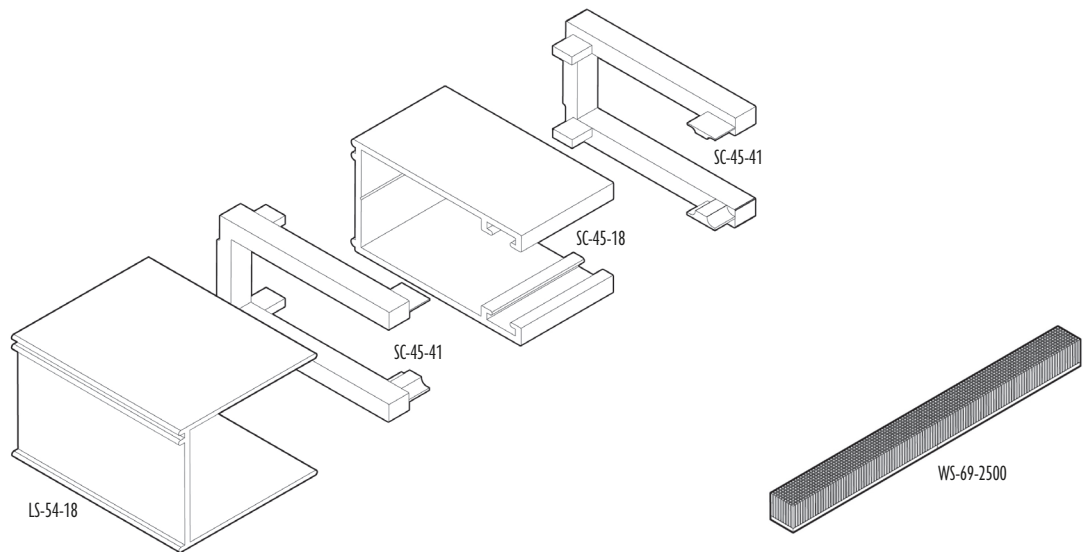

Part No.	Description		Color	Quantity	Price
SC-45-18W	Short Side Channel 1³/₄"	Length: 18 ft	White	8/bx	3.88 ft
SC-45-41W	SC-45 End Cap		White	20/bg 400/ctn	0.76 ea
LS-54-18W	Extruded Aluminum U Channel for SC-24 & SC-45 side channel bottom light blocking	Length: 18 ft	White	8/bx	4.50 ft
WS-69-2500LG	Weather-Proof Stripping (6.9mm) for SB-12, SC-24, SC-25, SC-45	Length: 250 yd/rl	Light Grey	4 rl/ctn	76.82 rl
SC-45-18A	Short Side Channel 1³/₄"	Length: 18 ft	Anodized	8/bx	4.48 ft
SC-45-41GY	SC-45 End Cap		Grey	20/bg 400/ctn	0.80 ea
LS-54-18A	Extruded Aluminum U Channel for SC-24 & SC-45 side channel bottom light blocking	Length: 18 ft	Anodized	8/bx	4.50 ft
WS-69-2500LG	Weather-Proof Stripping (6.9mm) for SB-12, SC-24, SC-25, SC-45	Length: 250 yd/rl	Light Grey	4 rl/ctn	76.82 rl
SC-45-18BG	Short Side Channel 1³/₄"	Length: 18 ft	Beige	8/bx	4.48 ft
SC-45-41BG	SC-45 End Cap		Beige	20/bg 400/ctn	0.80 ea
WS-69-2500LG	Weather-Proof Stripping (6.9mm) for SB-12, SC-24, SC-25, SC-45	Length: 250 yd/rl	Light Grey	4 rl/ctn	76.82 rl
SC-45-18BK	Short Side Channel 1³/₄"	Length: 18 ft	Black	8/bx	4.48 ft
SC-45-41BK	SC-45 End Cap		Black	20/bg 400/ctn	0.80 ea
LS-54-18BK	Extruded Aluminum U Channel for SC-24 & SC-45 side channel bottom light blocking	Length: 18 ft	Black	8/bx	4.50 ft
WS-69-2500BK	Weather-Proof Stripping (6.9mm) for SB-12, SC-24, SC-25, SC-45	Length: 250 yd/rl	Black	4 rl/ctn	76.82 rl
SC-45-18BZ	Short Side Channel 1³/₄"	Length: 18 ft	Bronze	8/bx	4.48 ft
SC-45-41BZ	SC-45 End Cap		Bronze	20/bg 400/ctn	0.80 ea
LS-54-18BZ	Extruded Aluminum U Channel for SC-24 & SC-45 side channel bottom light blocking	Length: 18 ft	Bronze	8/bx	4.50 ft
WS-69-2500LG	Weather-Proof Stripping (6.9mm) for SB-12, SC-24, SC-25, SC-45	Length: 250 yd/rl	Light Grey	4 rl/ctn	76.82 rl