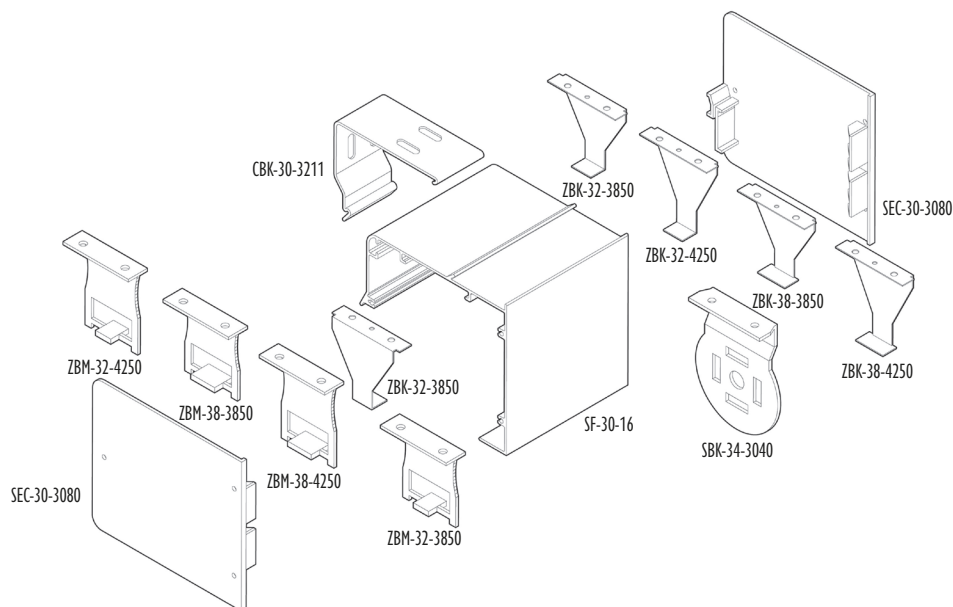

Part No.	Description	Color	Quantity	Price
SF-30-16W	3" Squared Cassette	White	8/bx	6.16 ft
SEC-30-3080W	SF-30 End Cap	White	200 pr/ctn	1.86 pr
CBK-30-3211W	Cassette Mounting Bracket for 3" and 4" cassettes	White	50/bg 500/ctn	0.90 ea
SF-30-16A	3" Squared Cassette	Anodized	8/bx	6.16 ft
SEC-30-3080GY	SF-30 End Cap	Grey	200 pr/ctn	1.86 pr
CBK-30-3211Z	Cassette Mounting Bracket for 3" and 4" cassettes	Zinc	50/bg 500/ctn	0.90 ea
SF-30-16BG	3" Squared Cassette	Beige	8/bx	6.16 ft
SEC-30-3080BG	SF-30 End Cap	Beige	200 pr/ctn	1.86 pr
CBK-30-3211BG	Cassette Mounting Bracket for 3" and 4" cassettes	Beige	50/bg 500/ctn	0.90 ea
SF-30-16BK	3" Squared Cassette	Black	8/bx	6.16 ft
SEC-30-3080BK	SF-30 End Cap	Black	200 pr/ctn	1.86 pr
CBK-30-3211BK	Cassette Mounting Bracket for 3" and 4" cassettes	Black	50/bg 500/ctn	0.90 ea
SF-30-16BZ	3" Squared Cassette	Bronze	8/bx	6.16 ft
SEC-30-3080BR	SF-30 End Cap	Brown	200 pr/ctn	1.86 pr
CBK-30-3211BR	Cassette Mounting Bracket for 3" and 4" cassettes	Brown	50/bg 500/ctn	0.90 ea
SBK-34-3040W	Pin and Hook Cassette Bracket for 3" and 4" cassettes	White	50/bg 500/bx	1.50 ea
SBK-34-3040BG	Pin and Hook Cassette Bracket for 3" and 4" cassettes	Beige	50/bg 500/bx	1.50 ea
SBK-34-3040BK	Pin and Hook Cassette Bracket for 3" and 4" cassettes	Black	50/bg 500/bx	1.50 ea
SBK-34-3040BR	Pin and Hook Cassette Bracket for 3" and 4" cassettes	Brown	50/bg 500/bx	1.50 ea
SBK-34-3040Z	Pin and Hook Cassette Bracket for 3" and 4" cassettes	Zinc	50/bg 500/bx	1.50 ea
ZBK-32-3850Z	32mm Tab Cassette Bracket	Zinc	100/bg 1,000/ctn	0.44 ea
ZBK-32-4250Z	32mm Tab Cassette Bracket long	Zinc	100/bg 1,000/ctn	0.44 ea
ZBK-38-3850Z	38mm Tab Cassette Bracket wide	Zinc	100/bg 1,000/ctn	0.44 ea
ZBK-38-4250Z	38mm Tab Cassette Bracket long, wide	Zinc	100/bg 1,000/ctn	0.44 ea