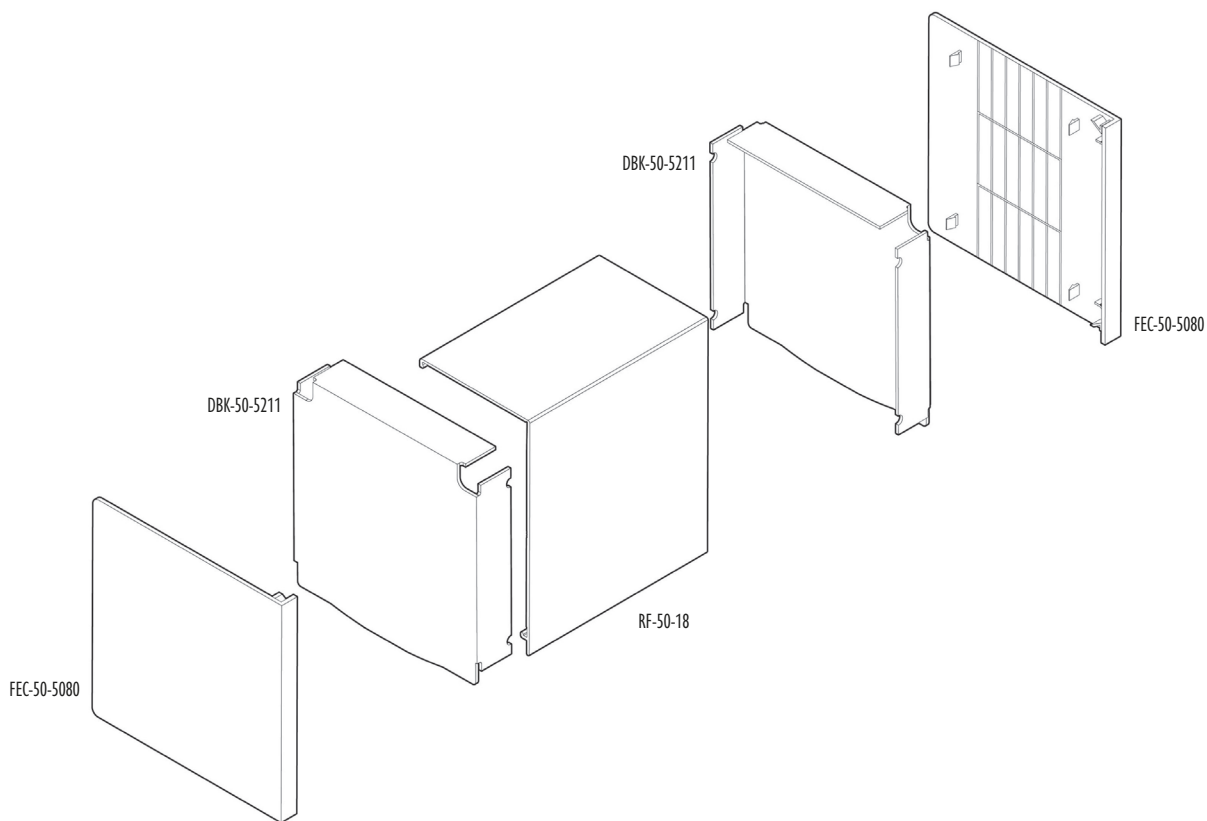

Part No.	Description		Color	Quantity	Price
RF-50-18W	5" Fascia	Length: 18 ft	White	8/bx	5.92 ft
DBK-50-5211W	5" Configurable Bracket for RF-50 fascia		White	1 pr/ctn 15 pr/bx	16.28 pr
FEC-50-5080W	RF-50 End Cap		White	15 pr/ctn 60 pr/bx	4.28 pr
RF-50-18A	5" Fascia	Length: 18 ft	Anodized	8/bx	5.92 ft
DBK-50-5211GY	5" Configurable Bracket for RF-50 fascia		Grey	1 pr/ctn 15 pr/bx	16.28 pr
FEC-50-5080GY	RF-50 End Cap		Grey	15 pr/ctn 60 pr/bx	4.28 pr
RF-50-18BG	5" Fascia	Length: 18 ft	Beige	8/bx	5.92 ft
DBK-50-5211BG	5" Configurable Bracket for RF-50 fascia		Beige	1 pr/ctn 15 pr/bx	16.28 pr
FEC-50-5080BG	RF-50 End Cap		Beige	15 pr/ctn 60 pr/bx	4.28 pr
RF-50-18BK	5" Fascia	Length: 18 ft	Black	8/bx	5.92 ft
DBK-50-5211BK	5" Configurable Bracket for RF-50 fascia		Black	1 pr/ctn 15 pr/bx	16.28 pr
FEC-50-5080BK	RF-50 End Cap		Black	15 pr/ctn 60 pr/bx	4.28 pr
RF-50-18BZ	5" Fascia	Length: 18 ft	Bronze	8/bx	5.92 ft
DBK-50-5211BZ	5" Configurable Bracket for RF-50 fascia		Bronze	1 pr/ctn 15 pr/bx	16.28 pr
FEC-50-5080BZ	RF-50 End Cap		Bronze	15 pr/ctn 60 pr/bx	4.28 pr