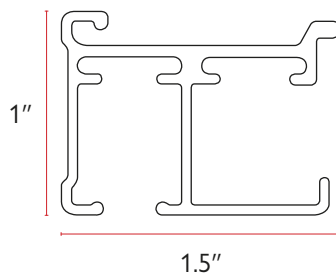

TRACK PROFILE VIEW

*Measurements will have slight deviations

40-50

50-90

80-20

90-46

90-60

AC

AE

AS

AW

PROFILE