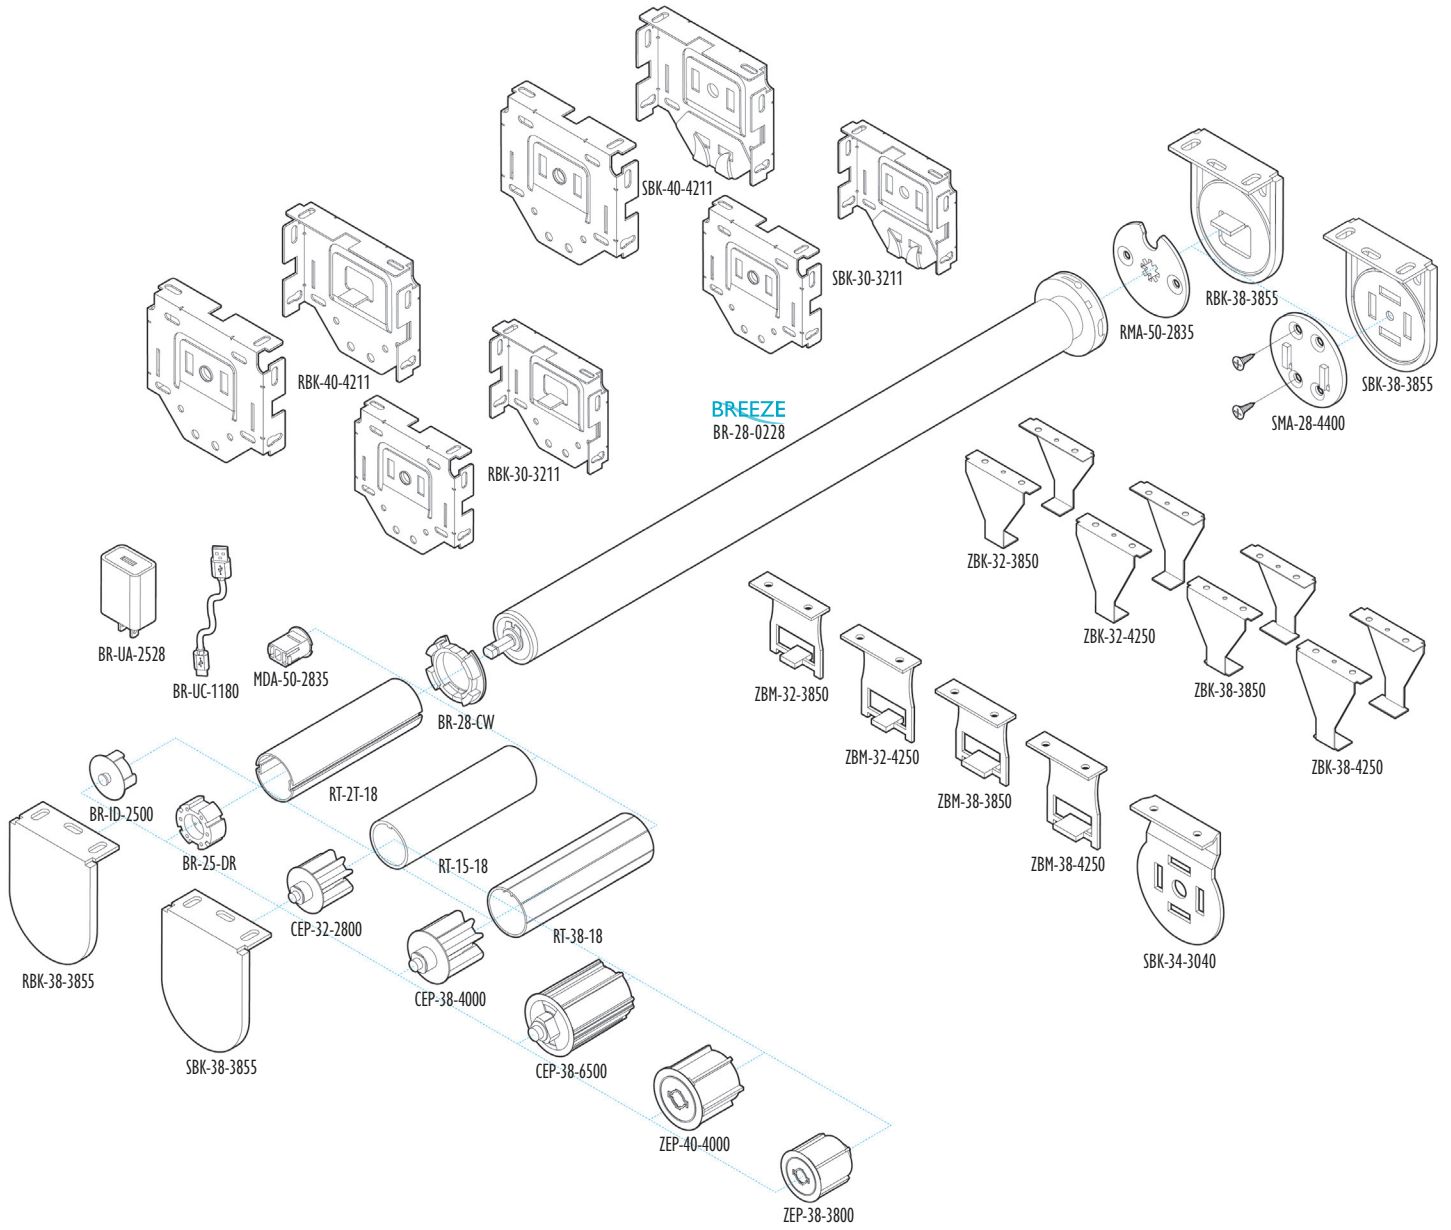

SHADE MOTORIZATION

BR-28 SHADE MOTOR