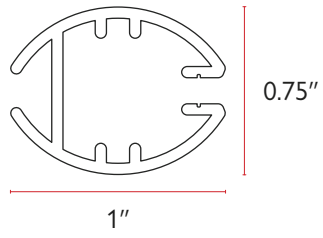

SB-12

BR-78

OH-85

HB-25

MW-05

MW-75

RB-15

RB-51

SS-40