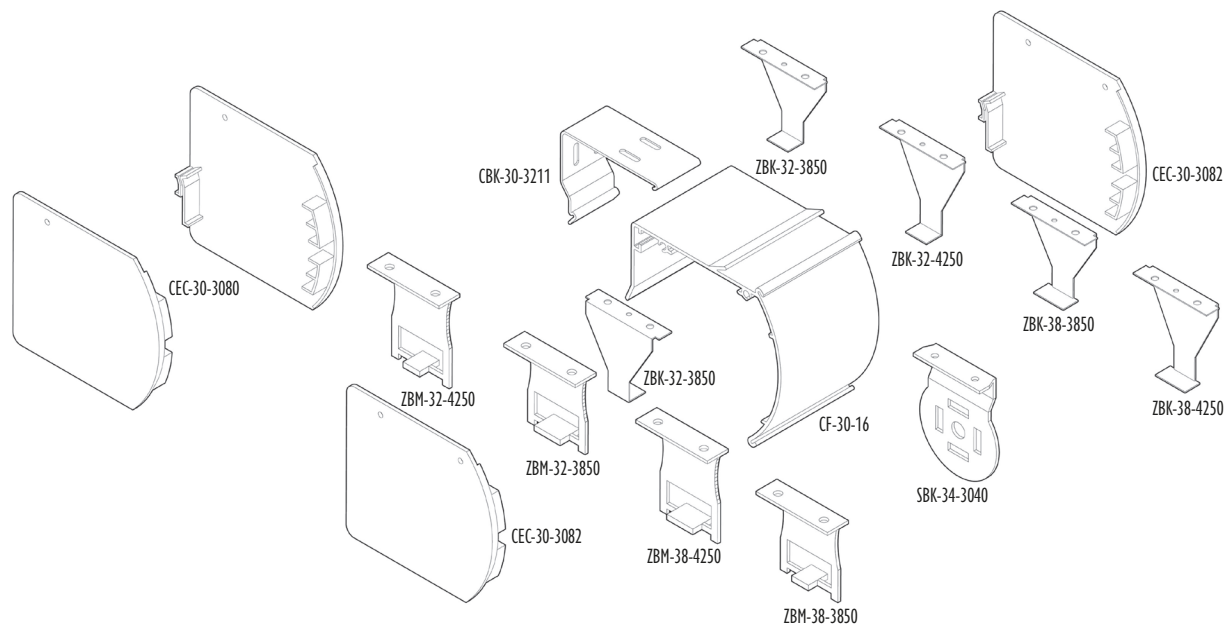

CASSETTES AND FASCIAS

Part No.	Description	Color	Quantity	Price
CF-30-16W	3" Curved Cassette Length: 16 ft	White	8/bx	5.30 ft
CEC-30-3080W	CF-30 End Cap 1 screw included	White	200 pr/ctn	1.46 pr
CEC-30-3082W	CF-30 End Cap 2 screws included	White	200 pr/ctn	1.46 pr
CBK-30-3211W	Cassette Mounting Bracket for 3" and 4" cassettes	White	50/ctn 500/bx	0.90 ea
CF-30-16A	3" Curved Cassette Length: 16 ft	Anodized	8/bx	5.30 ft
CEC-30-3080GY	CF-30 End Cap 1 screw included	Grey	200 pr/ctn	1.46 pr
CEC-30-3082GY	CF-30 End Cap 2 screws included	Grey	200 pr/ctn	1.46 pr
CBK-30-3211Z	Cassette Mounting Bracket for 3" and 4" cassettes	Zinc	50/ctn 500/bx	0.90 ea
CF-30-16BG	3" Curved Cassette Length: 16 ft	Beige	8/bx	5.30ft
CEC-30-3080BG	CF-30 End Cap 1 screw included	Beige	200 pr/ctn	1.46 pr
CEC-30-3082BG	CF-30 End Cap 2 screws included	Beige	200 pr/ctn	1.46 pr
CBK-30-3211BG	Cassette Mounting Bracket for 3" and 4" cassettes	Beige	50/ctn 500/bx	0.90 ea
CF-30-16BK	3" Curved Cassette Length: 16 ft	Black	8/bx	5.30 ft
CEC-30-3080BK	CF-30 End Cap 1 screw included	Black	200 pr/ctn	1.46 pr
CEC-30-3082BK	CF-30 End Cap 2 screws included	Grey	200 pr/ctn	1.46 pr
CBK-30-3211BK	Cassette Mounting Bracket for 3" and 4" cassettes	Black	50/ctn 500/bx	0.90 ea
CF-30-16BZ	3" Curved Cassette Length: 16 ft	Bronze	8/bx	5.30 ft
CEC-30-3080BR	CF-30 End Cap screws included	Brown	200 pr/ctn	1.46 pr
CEC-30-3082BR	CF-30 End Cap 2 screws included	Brown	200 pr/ctn	1.46 pr
CBK-30-3211BR	Cassette Mounting Bracket for 3" and 4" cassettes	Brown	50/ctn 500/bx	0.90 ea